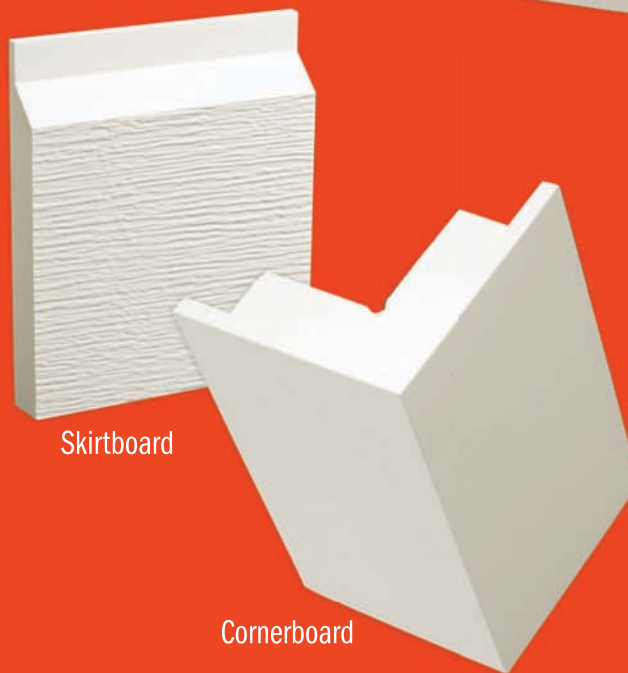

Skirtboard

Cornerboard