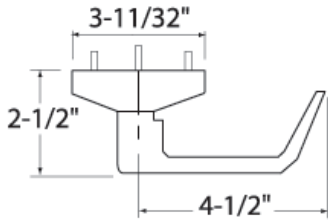

500L SERIES EXTERIOR LEVER TRIM WITH CLUTCH

DIMENSIONS

500L or 504L Series*
Entrance or Night Latch
Function

501L Series*
Passage Function

500L-IC or 504L-IC Series
Entrance or Night Latch Function
(CT Style Only)

Interchangeable Core Design (not pictured)
compatible with Small Format Interchangeable
Core 6-Pin See page F-10.

STANDARD SPECIFICATIONS

**Above products shown as CT Levers.
SD & MD Levers also available.*

ADA Compliant

| | | | |
|-------------------|--|-----------------------|--|
| Functions: | | Door Thickness | 1-3/4" - 2" Standard. 2-1/4" Ext. optional. |
| Entrance | Entrance by lever. Key retracts latchbolt & unlocks lever | | |
| Night Latch | Entrance by lever when released by key. Otherwise always locked. | Cylinder | Schlage C-6-Pin Keyway standard. KW1-5 Pin optional. SFIC 6-Pin & 7-Pin IC Core available. (CT style only) |
| Passage | Entrance by lever (no cylinder). Lever always active. | Door Prep | Will cover stock hollow metal doors with 161 cutout. |