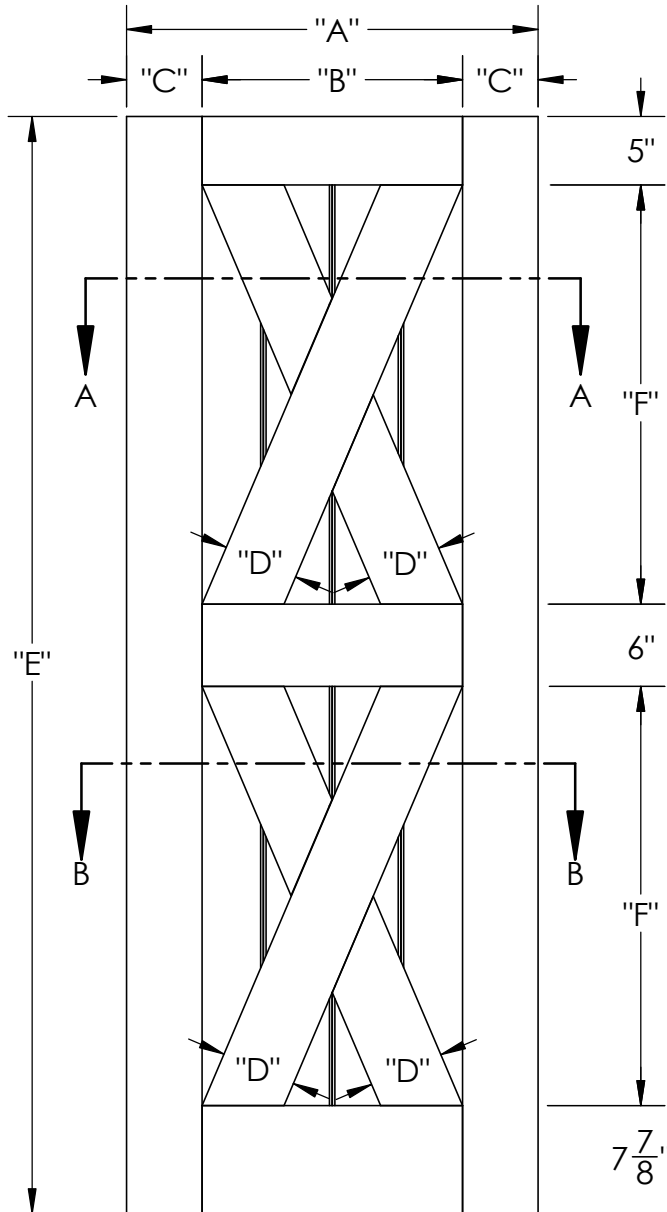

SECTION A-A

SECTION B-B

WIDTH				
	A	B	C	D
3/0	36"	25"	5 1/2"	5 1/2"
2/10	34"	23"	5 1/2"	5 1/2"
2/8	32"	21"	5 1/2"	5 1/2"
2/6	30"	19"	5 1/2"	5 1/2"
2/4	28"	19"	4 1/2"	4 1/2"
2/2	26"	17"	4 1/2"	4 1/2"
2/0	24"	17"	3 1/2"	3 1/2"
1/10	ALL DOORS WITH WIDTHS LESS THAN 2/0 ARE CUSTOM ORDER ONLY.			
1/8				
1/6				
1/4				
1/3				
1/2				
1/0				

HEIGHT		
	E	F
8/0	96"	38 9/16"
7/0	84"	32 9/16"
6/8	80"	30 9/16"

NOTES:

ALL DOORS ARE FULL WIDTH
NO BEVEL OR PREFIT

AVAILABLE IN 1 3/8", 1 3/4", & 2 1/4" THICKNESS.

AVAILABLE IN POPLAR & OAK.

AVAILABLE IN SEVERAL TYPES
OF FLAT, MDF, GROOVED,
& BEADED PANELS.

WHI DOOR SERIES:

Barn Doors

WHI DOOR PATTERN:

20BDX

DESCRIPTION:

2 Panel 2X Barn Door

WHOLESALE HARDWOOD
INTERIORS

**Wholesale Hardwood
Interiors, Inc.**