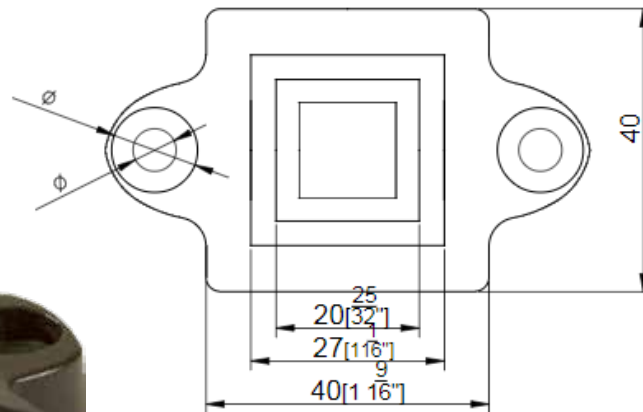

2 PCS

WHI SKU:

**SCR-04-SAT**

DIMENSIONS:

**Fits 1/2" Square Baluster**

DESCRIPTION:

**Winged Shoe**

WHOLESALE HARDWOOD  
INTERIORS

PRODUCT SHOWN:

DO NOT SCALE  
DRAWING