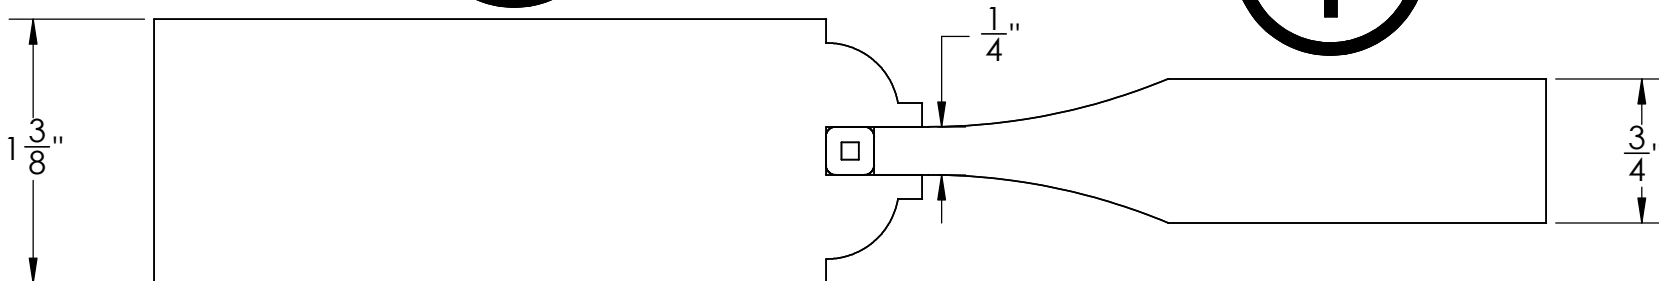

A

1

RAIL & PANEL OPTION:

A1

RAIL DESCRIPTION:

OVOLO, 1-3/8", 1/4" SLOT

PANEL DESCRIPTION:

3/4" RAISED SCOOP