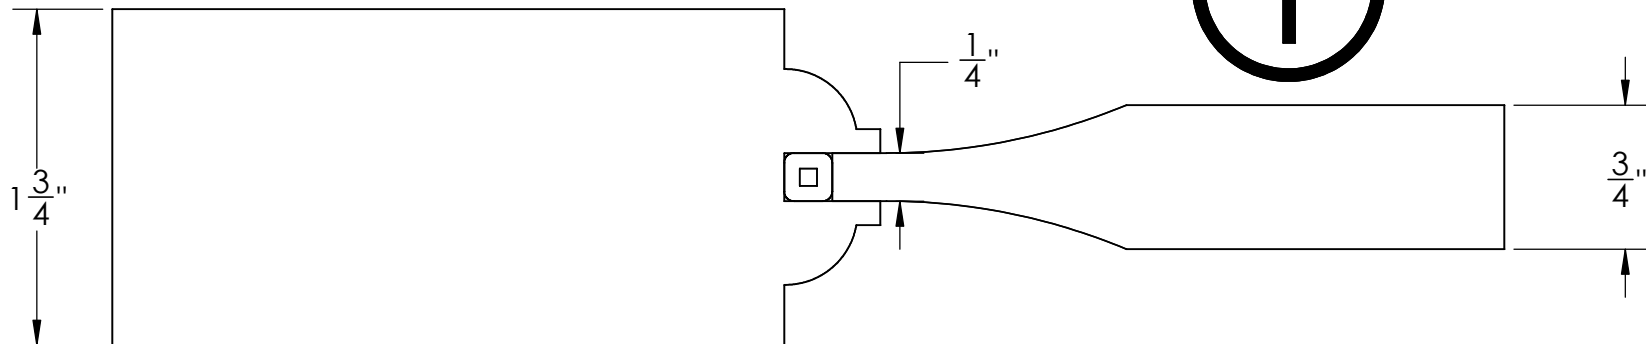

B

1

RAIL & PANEL OPTION:

B1

RAIL DESCRIPTION:

OVOLO, 1-3/4", 1/4" SLOT

PANEL DESCRIPTION:

3/4" RAISED SCOOP