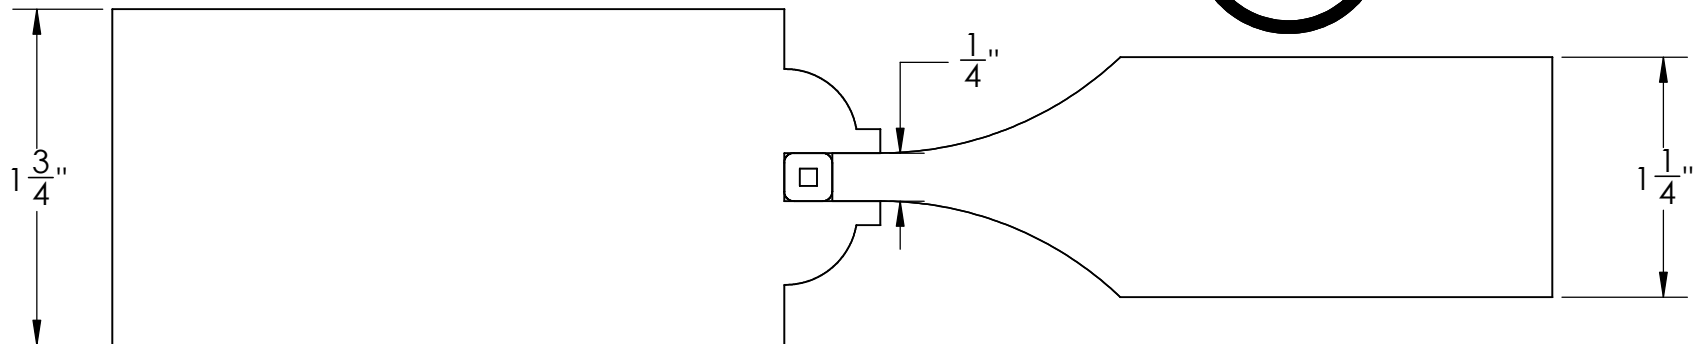

B

2

RAIL & PANEL OPTION:

B2

RAIL DESCRIPTION:

OVOLO, 1-3/4", 1/4" SLOT

PANEL DESCRIPTION:

1-1/4" RAISED SCOOP