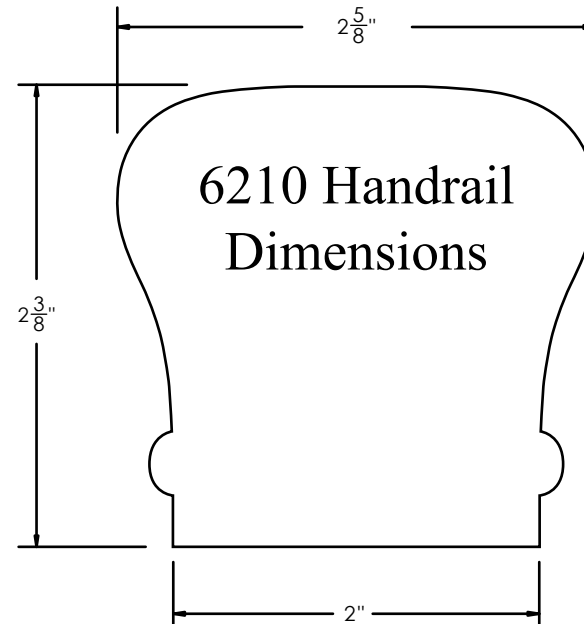

WHI SKU:

7255

DIMENSIONS:

Fits 6210 Handrail

DESCRIPTION:

2 Riser No Cap 90° Right Hand

WHOLESALE HARDWOOD
INTERIORS

Wholesale Hardwood
Interiors, Inc.

1030 Campbellville Bypass
Campbellsville, KY 42718
Phone: 270-789-1323
Fax: 270-789-2321
www.wholesalehardwoodint.com

INTERNAL USE ONLY

CAD Library

REVISION:

DATE:

PRODUCT SHOWN:

DO NOT SCALE
DRAWING