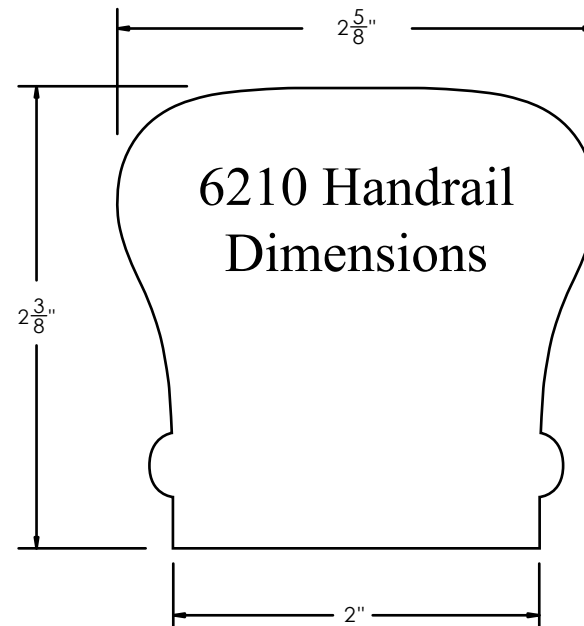

WHI SKU:

7250

DIMENSIONS:

Fits 6210 Handrail

DESCRIPTION:

2 Riser No Cap 90° Left Hand

WHOLESALE HARDWOOD
INTERIORS

Wholesale Hardwood
Interiors, Inc.

1030 Campbellville Bypass
Campbellsville, KY 42718
Phone: 270-789-1323
Fax: 270-789-2321
www.wholesalehardwoodint.com

INTERNAL USE ONLY

CAD Library

REVISION:

DATE:

PRODUCT SHOWN:

DO NOT SCALE
DRAWING