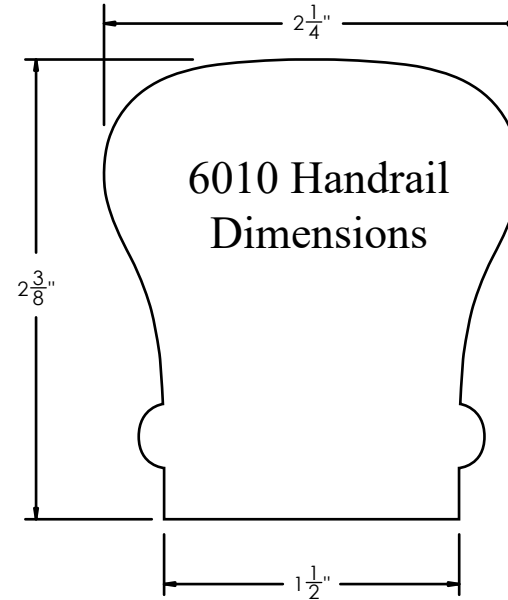

WHI SKU:

7055

DIMENSIONS:

Fits 6010 Handrail

DESCRIPTION:

2 Riser No Cap 90° Right Hand

WHOLESALE HARDWOOD
INTERIORS

Wholesale Hardwood
Interiors, Inc.

1030 Campbellville Bypass
Campbellsville, KY 42718
Phone: 270-789-1323
Fax: 270-789-2321
www.wholesalehardwoodint.com

INTERNAL USE ONLY

CAD Library

REVISION:

DATE:

PRODUCT SHOWN:

DO NOT SCALE
DRAWING