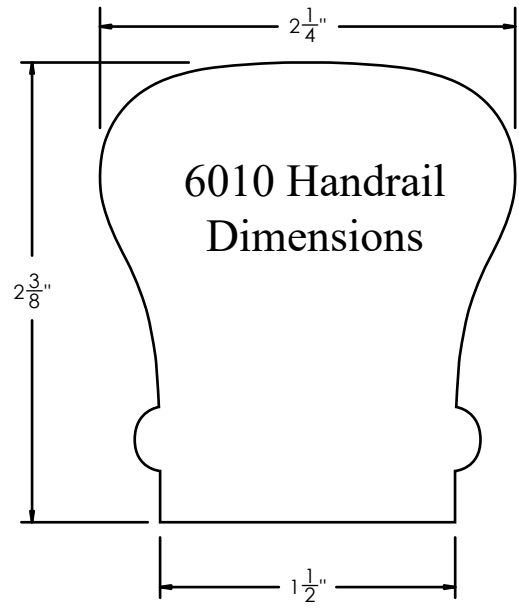

WHI SKU:

7071

DIMENSIONS:

Fits 6010 Handrail

DESCRIPTION:

2 Riser No Cap 90° Left Hand

WHOLESALE HARDWOOD
INTERIORS

Wholesale Hardwood
Interiors, Inc.

1030 Campbellville Bypass
Campbellsville, KY 42718
Phone: 270-789-1323
Fax: 270-789-2321
www.wholesalehardwoodint.com

INTERNAL USE ONLY

CAD Library

REVISION:

DATE:

PRODUCT SHOWN:

DO NOT SCALE
DRAWING

WHI SKU:	7076
DIMENSIONS:	Fits 6010 Handrail
DESCRIPTION:	2 Riser No Cap 90° Right Hand