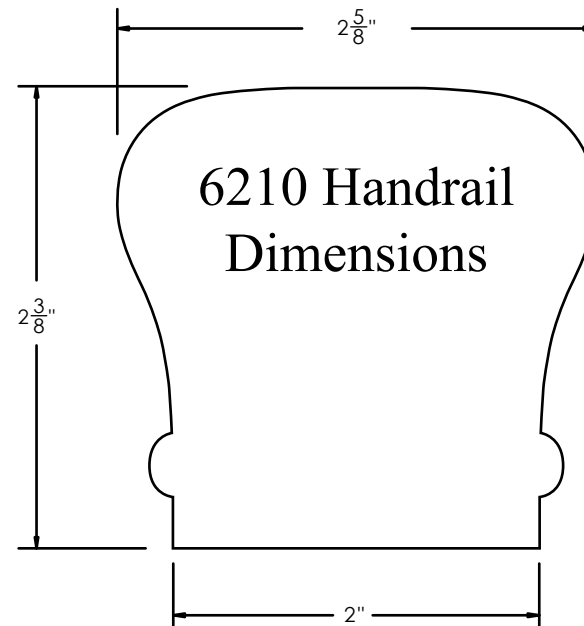

WHI SKU:

7071

DIMENSIONS:

Fits 6010 Handrail

DESCRIPTION:

2 Riser No Cap 90° Left Hand

WHOLESALE HARDWOOD
INTERIORS

Wholesale Hardwood
Interiors, Inc.

1030 Campbellville Bypass
Campbellsville, KY 42718
Phone: 270-789-1323
Fax: 270-789-2321
www.wholesalehardwoodint.com

INTERNAL USE ONLY

CAD Library

REVISION:

DATE:

PRODUCT SHOWN:

DO NOT SCALE
DRAWING

WHI SKU:	7076
DIMENSIONS:	Fits 6010 Handrail
DESCRIPTION:	2 Riser No Cap 90° Right Hand

WHI SKU:

7271

DIMENSIONS:

Fits 6210 Handrail

DESCRIPTION:

2 Riser No Cap 90° Left Hand

WHOLESALE HARDWOOD
INTERIORS

Wholesale Hardwood
Interiors, Inc.