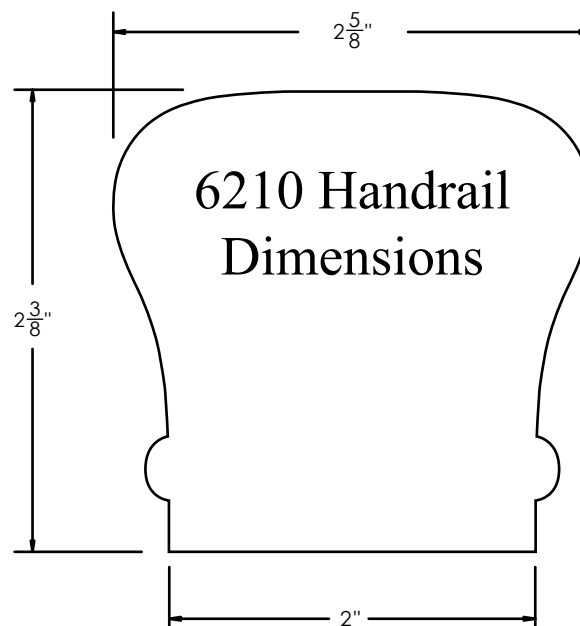

WHI SKU:

7276

DIMENSIONS:

Fits 6210 Handrail

DESCRIPTION:

2 Riser No Cap 90° Right Hand

WHOLESALE HARDWOOD
INTERIORS

Wholesale Hardwood
Interiors, Inc.

1030 Campbellville Bypass
Campbellsville, KY 42718
Phone: 270-789-1323
Fax: 270-789-2321
www.wholesalehardwoodint.com

INTERNAL USE ONLY

CAD Library

REVISION:

DATE:

PRODUCT SHOWN:

DO NOT SCALE
DRAWING