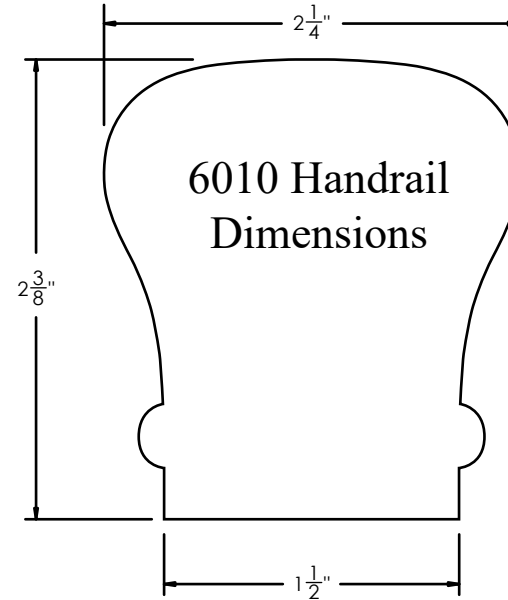

WHI SKU:	7061
DIMENSIONS:	Fits 6010 Handrail
DESCRIPTION:	2 Riser With Cap 45° Left Hand

Wholesale Hardwood
Interiors, Inc.

1030 Campbellsville Bypass
Campbellsville, KY 42718
Phone: 270-789-1323
Fax: 270-789-2321
www.wholesalehardwoodint.com

INTERNAL USE ONLY	
CAD Library	
REVISION:	DATE:
PRODUCT SHOWN:	
DO NOT SCALE DRAWING	

WHI SKU:

7066

DIMENSIONS:

Fits 6010 Handrail

DESCRIPTION:

2 Riser With Cap 45° Right Hand

WHOLESALE HARDWOOD
INTERIORS