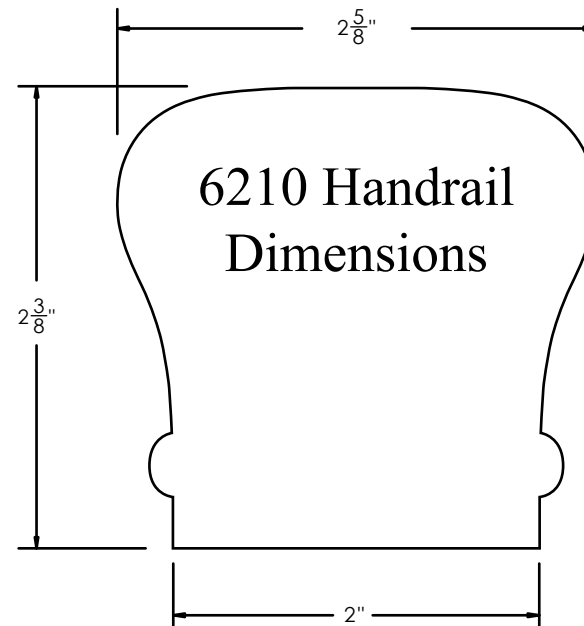

WHI SKU:	7061
DIMENSIONS:	Fits 6010 Handrail
DESCRIPTION:	2 Riser With Cap 45° Left Hand

Wholesale Hardwood
Interiors, Inc.

1030 Campbellsville Bypass
Campbellsville, KY 42718
Phone: 270-789-1323
Fax: 270-789-2321
www.wholesalehardwoodint.com

INTERNAL USE ONLY	
CAD Library	
REVISION:	DATE:
PRODUCT SHOWN:	
DO NOT SCALE DRAWING	

WHI SKU:

7066

DIMENSIONS:

Fits 6010 Handrail

DESCRIPTION:

2 Riser With Cap 45° Right Hand

WHOLESALE HARDWOOD
INTERIORS

DO NOT SCALE
DRAWING

WHI SKU:

7261

DIMENSIONS:

Fits 6210 Handrail

DESCRIPTION:

2 Riser With Cap 45° Left Hand

WHOLESALE HARDWOOD
INTERIORS