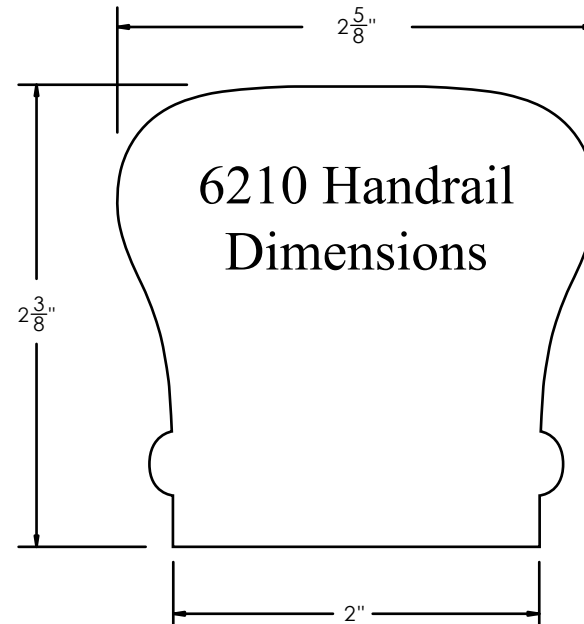

DO NOT SCALE
DRAWING

WHI SKU:

7266

DIMENSIONS:

Fits 6210 Handrail

DESCRIPTION:

2 Riser With Cap 45° Right Hand

WHOLESALE HARDWOOD
INTERIORS