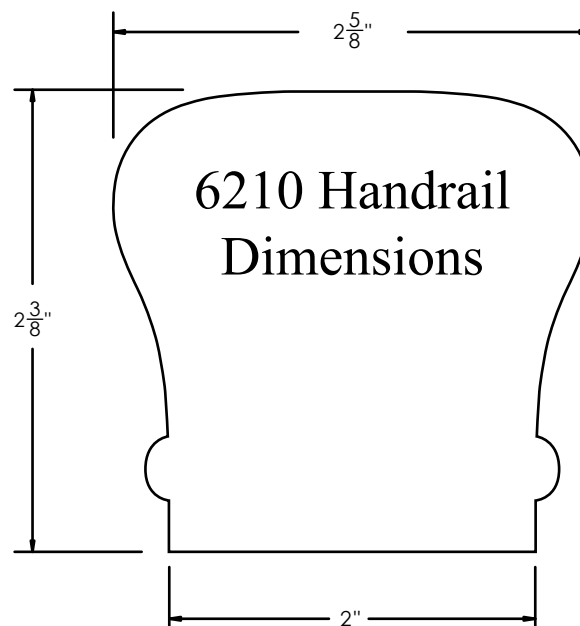

WHI SKU:

7265-135

DIMENSIONS:

Fits 6210 Handrail

DESCRIPTION:

2 Riser With Cap 90° Right Hand

WHOLESALE HARDWOOD
INTERIORS

Wholesale Hardwood
Interiors, Inc.

1030 Campbellville Bypass
Campbellsville, KY 42718
Phone: 270-789-1323
Fax: 270-789-2321
www.wholesalehardwoodint.com

INTERNAL USE ONLY

CAD Library

REVISION:

DATE:

PRODUCT SHOWN:

DO NOT SCALE
DRAWING