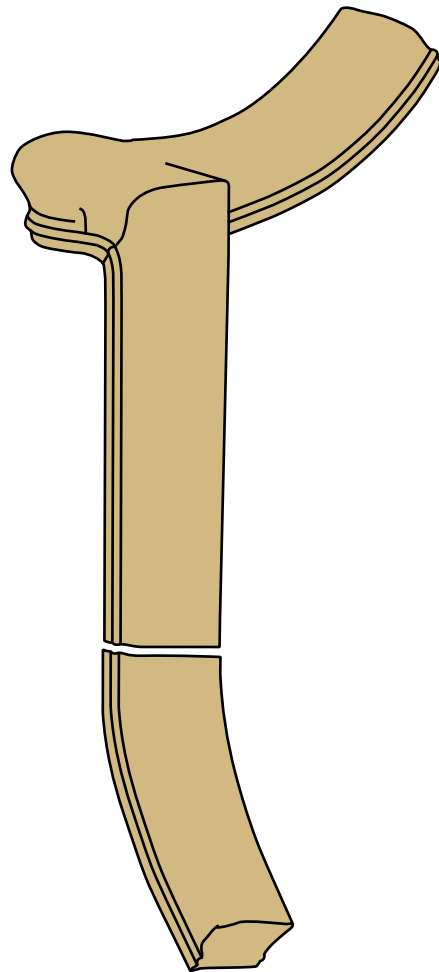

WHI SKU:

7060-135

DIMENSIONS:

Fits 6010 Handrail

DESCRIPTION:

2 Riser With Cap 90° Left Hand

WHOLESALE HARDWOOD
INTERIORS

Wholesale Hardwood
Interiors, Inc.

1030 Campbellsville Bypass
Campbellsville, KY 42718
Phone: 270-789-1323
Fax: 270-789-2321
www.wholesalehardwoodint.com

INTERNAL USE ONLY

CAD Library

REVISION:

DATE:

PRODUCT SHOWN:

DO NOT SCALE
DRAWING

WHI SKU:

7065-135

DIMENSIONS:

Fits 6010 Handrail

DESCRIPTION:

2 Riser With Cap 90° Right Hand

WHOLESALE HARDWOOD
INTERIORS

Wholesale Hardwood
Interiors, Inc.

1030 Campbellville Bypass
Campbellsville, KY 42718
Phone: 270-789-1323
Fax: 270-789-2321
www.wholesalehardwoodint.com