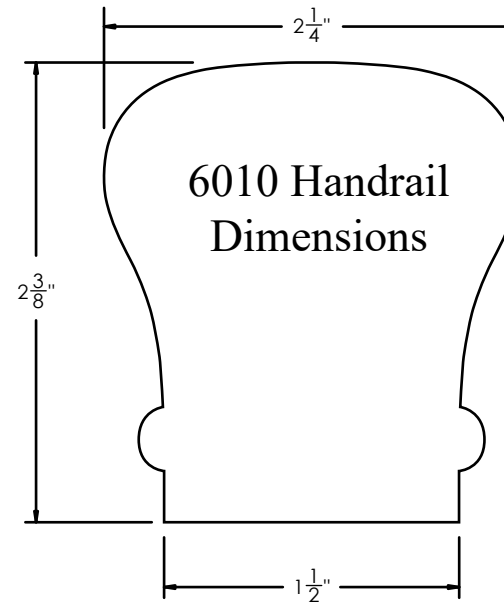

WHI SKU:

7065-135

DIMENSIONS:

Fits 6010 Handrail

DESCRIPTION:

2 Riser With Cap 90° Right Hand

WHOLESALE HARDWOOD
INTERIORS

Wholesale Hardwood
Interiors, Inc.

1030 Campbellville Bypass
Campbellsville, KY 42718
Phone: 270-789-1323
Fax: 270-789-2321
www.wholesalehardwoodint.com

INTERNAL USE ONLY

CAD Library

REVISION:

DATE:

PRODUCT SHOWN:

**DO NOT SCALE
DRAWING**