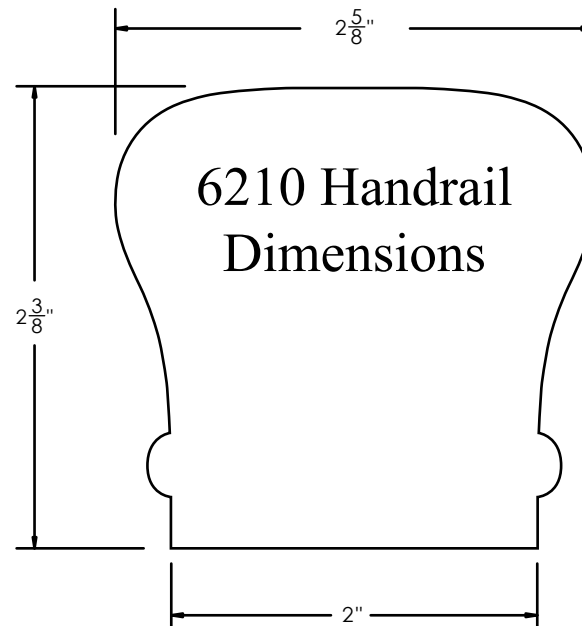

WHI SKU:

7260-135

DIMENSIONS:

Fits 6210 Handrail

DESCRIPTION:

2 Riser With Cap 90° Left Hand

WHOLESALE HARDWOOD
INTERIORS

Wholesale Hardwood
Interiors, Inc.

1030 Campbellville Bypass
Campbellsville, KY 42718
Phone: 270-789-1323
Fax: 270-789-2321
www.wholesalehardwoodint.com

INTERNAL USE ONLY

CAD Library

REVISION:

DATE:

PRODUCT SHOWN:

DO NOT SCALE
DRAWING