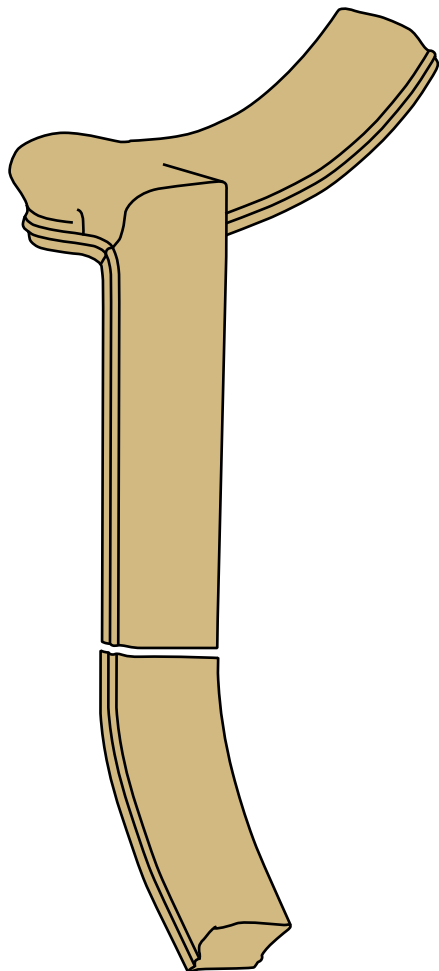

WHI SKU:

7060-135

DIMENSIONS:

Fits 6010 Handrail

DESCRIPTION:

2 Riser With Cap 90° Left Hand

WHOLESALE HARDWOOD
INTERIORS

Wholesale Hardwood
Interiors, Inc.

INTERNAL USE ONLY

CAD Library

REVISION:

DATE:

PRODUCT SHOWN:

DO NOT SCALE
DRAWING

WHI SKU:

7265-135