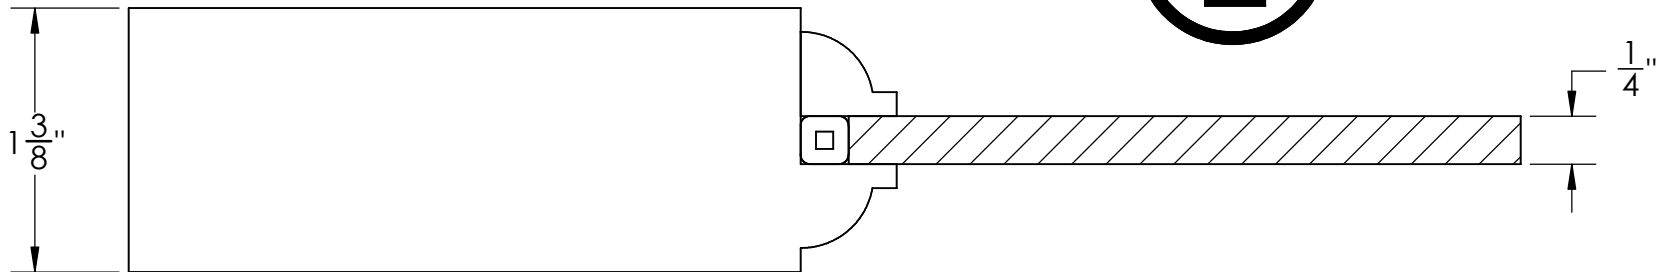

A

L

RAIL & PANEL OPTION:

AL

RAIL DESCRIPTION:

OVOLO, 1-3/8", 1/4" SLOT

PANEL DESCRIPTION:

1/4" CLEAR TEMPERED GLASS