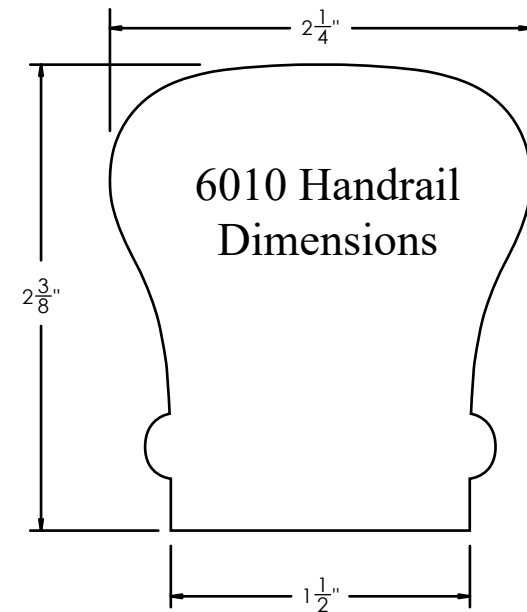

WHI SKU:

7036

DIMENSIONS:

Fits 6010 Handrail

DESCRIPTION:

Right Hand Ascending Volute

WHOLESALE HARDWOOD
INTERIORS

Wholesale Hardwood
Interiors, Inc.

1030 Campbellsville Bypass
Campbellsville, KY 42718
Phone: 270-789-1323
Fax: 270-789-2321
www.wholesalehardwoodint.com

INTERNAL USE ONLY

CAD Library

REVISION:

DATE:

PRODUCT SHOWN:

DO NOT SCALE
DRAWING