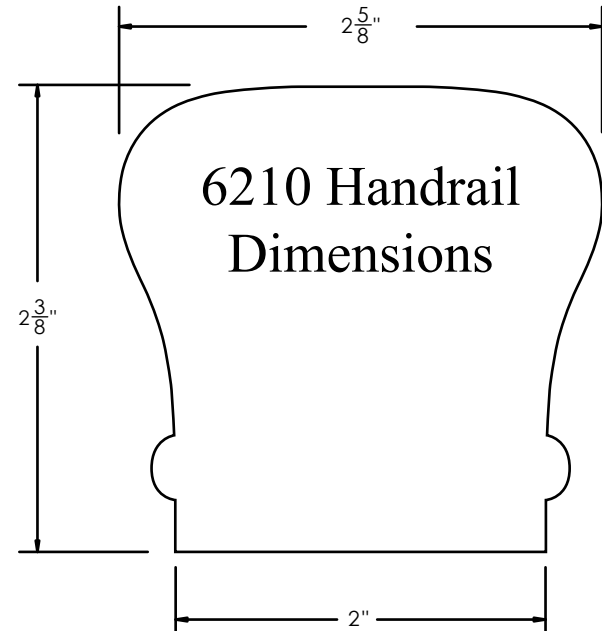

WHI SKU:

7236

DIMENSIONS:

Fits 6210 Handrail

DESCRIPTION:

Right Hand Ascending Volute

WHOLESALE HARDWOOD
INTERIORS

Wholesale Hardwood
Interiors, Inc.

1030 Campbellville Bypass
Campbellsville, KY 42718
Phone: 270-789-1323
Fax: 270-789-2321
www.wholesalehardwoodint.com

INTERNAL USE ONLY

CAD Library

REVISION:

DATE:

PRODUCT SHOWN:

**DO NOT SCALE
DRAWING**