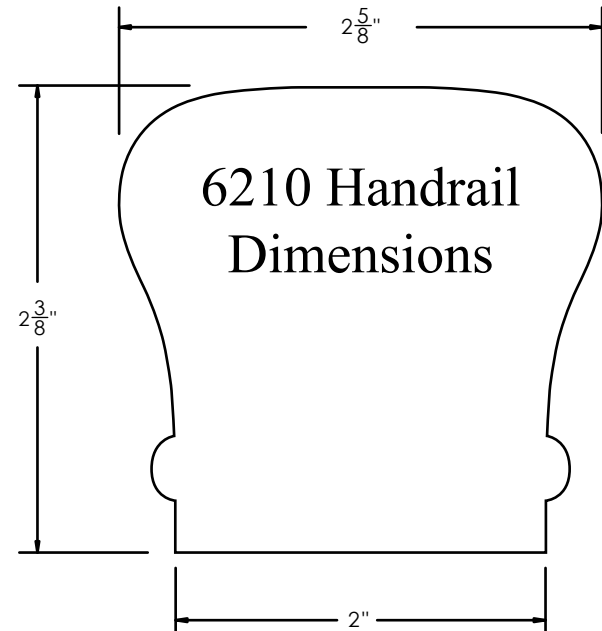

WHI SKU:

7231

DIMENSIONS:

Fits 6210 Handrail

DESCRIPTION:

Left Hand Ascending Volute

WHOLESALE HARDWOOD
INTERIORS

Wholesale Hardwood
Interiors, Inc.

1030 Campbellsville Bypass
Campbellsville, KY 42718
Phone: 270-789-1323
Fax: 270-789-2321
www.wholesalehardwoodint.com

INTERNAL USE ONLY

CAD Library

REVISION:

DATE:

PRODUCT SHOWN:

DO NOT SCALE
DRAWING