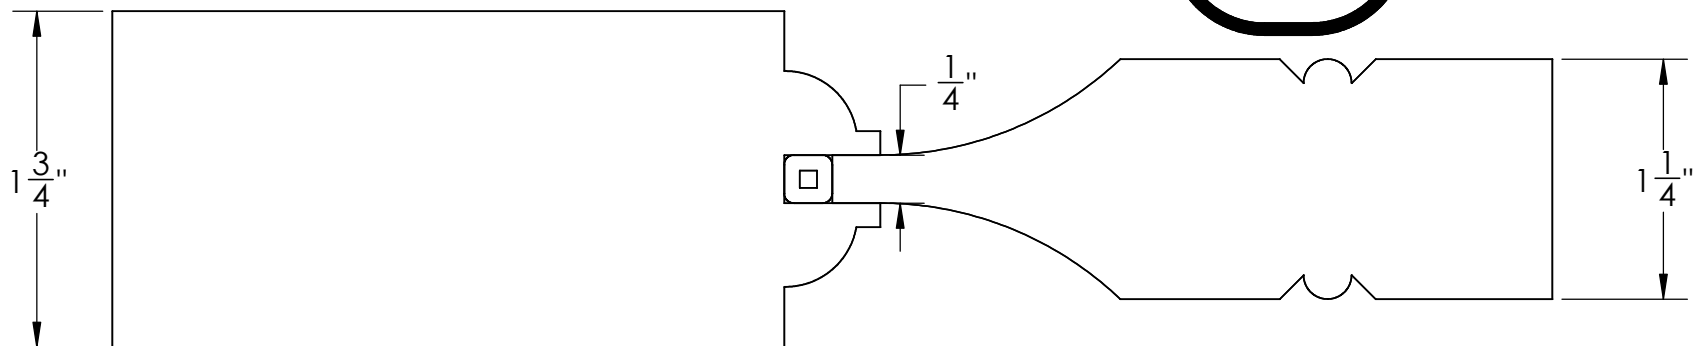

(B)

(2B)

RAIL & PANEL OPTION:

B2B

RAIL DESCRIPTION:

OVOLO, 1-3/4", 1/4" SLOT

PANEL DESCRIPTION:

1-1/4" RAISED SCOOP w/BEAD