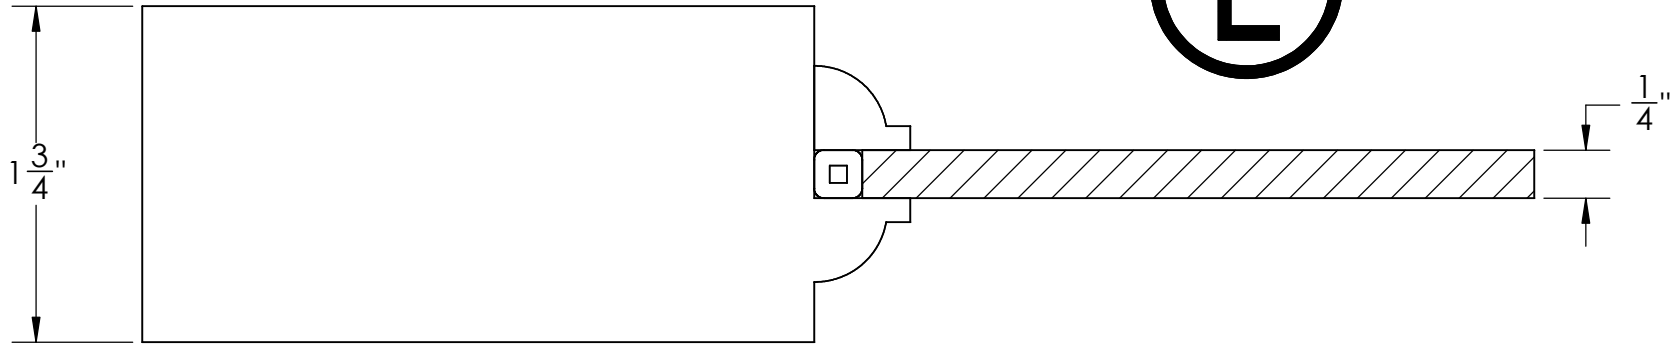

B

L

RAIL & PANEL OPTION:

BL

RAIL DESCRIPTION:

OVOLO, 1-3/4", 1/4" SLOT

PANEL DESCRIPTION:

1/4" CLEAR TEMPERED GLASS