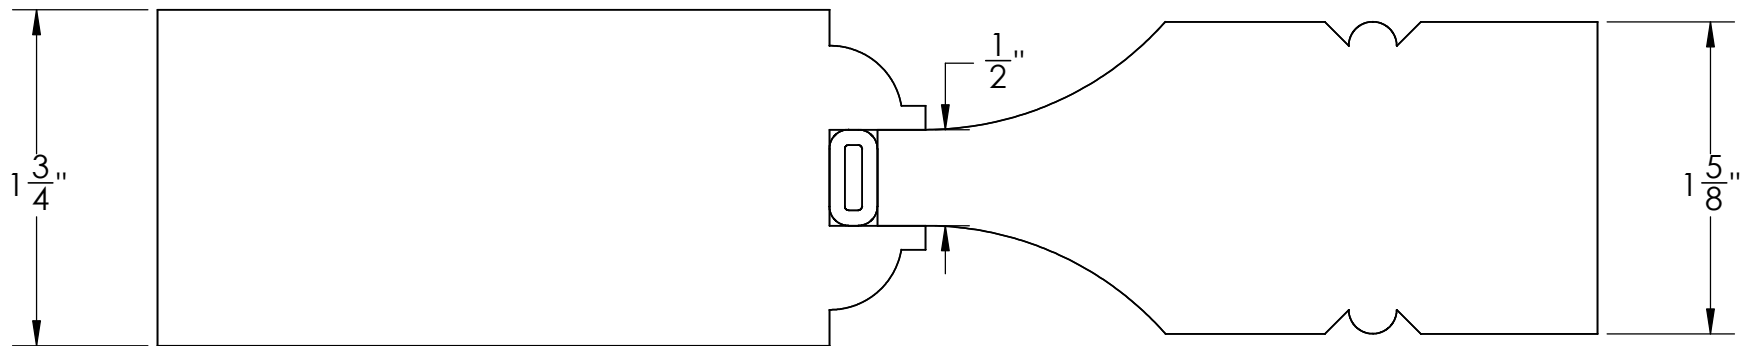

©

3B

RAIL & PANEL OPTION:

C3B

RAIL DESCRIPTION:

OVOLO, 1-3/4", 1/2" SLOT

PANEL DESCRIPTION:

1-5/8" RAISED SCOOP w/BEAD