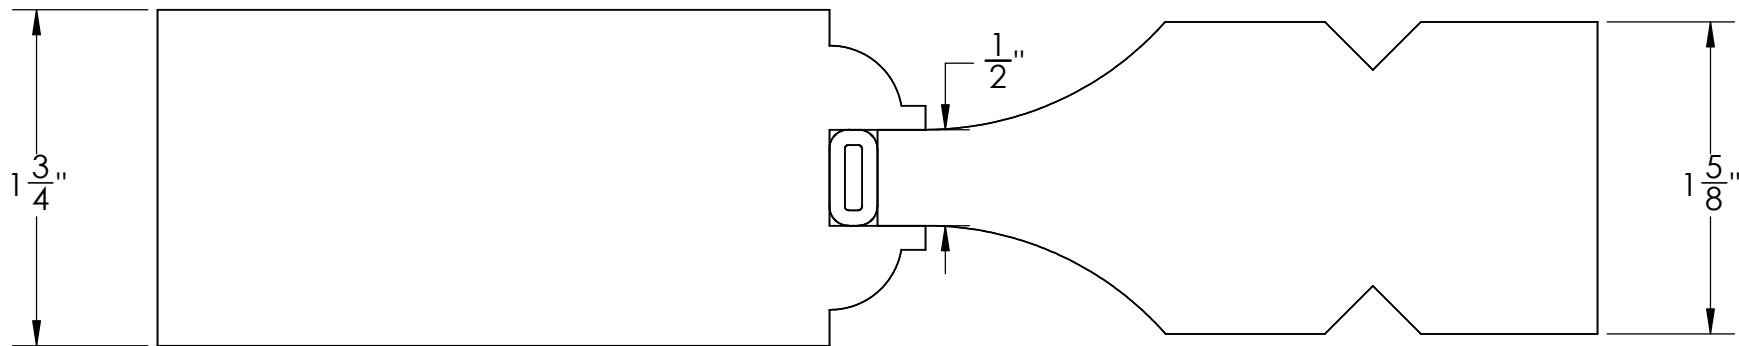

©

3V

RAIL & PANEL OPTION:

C3V

RAIL DESCRIPTION:

OVOLO, 1-3/4", 1/2" SLOT

PANEL DESCRIPTION:

1-5/8" RAISED SCOOP w/VEE