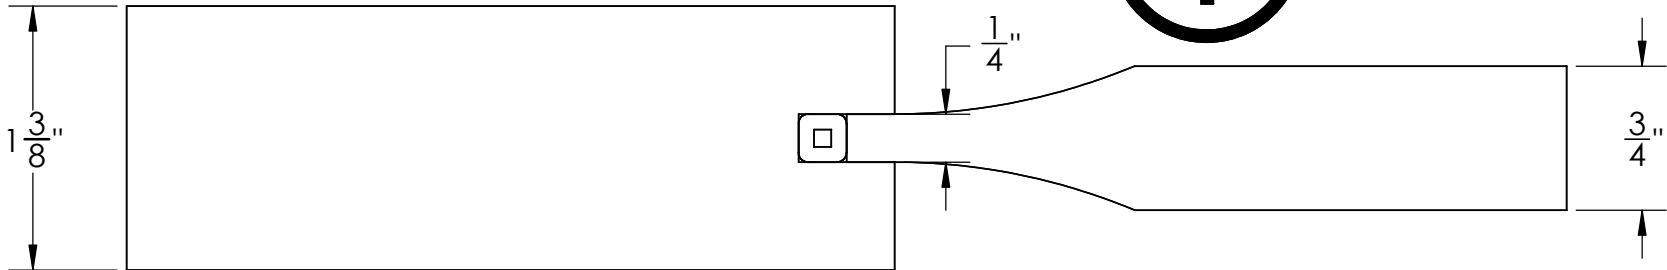

D

1

RAIL & PANEL OPTION:

D1

RAIL DESCRIPTION:

SQUARE, 1-3/8", 1/4" SLOT

PANEL DESCRIPTION:

3/4" RAISED SCOOP