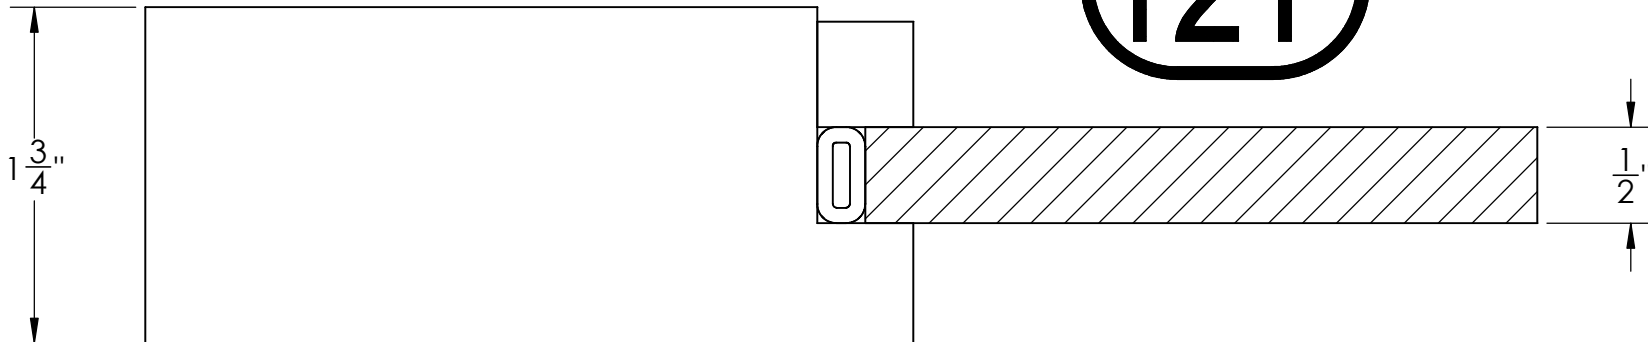

E

12T

RAIL & PANEL OPTION:

E12T

RAIL DESCRIPTION:

SQUARE, 1-3/4", 1/2" SLOT

PANEL DESCRIPTION:

1/2" CLEAR TEMPERED GLASS