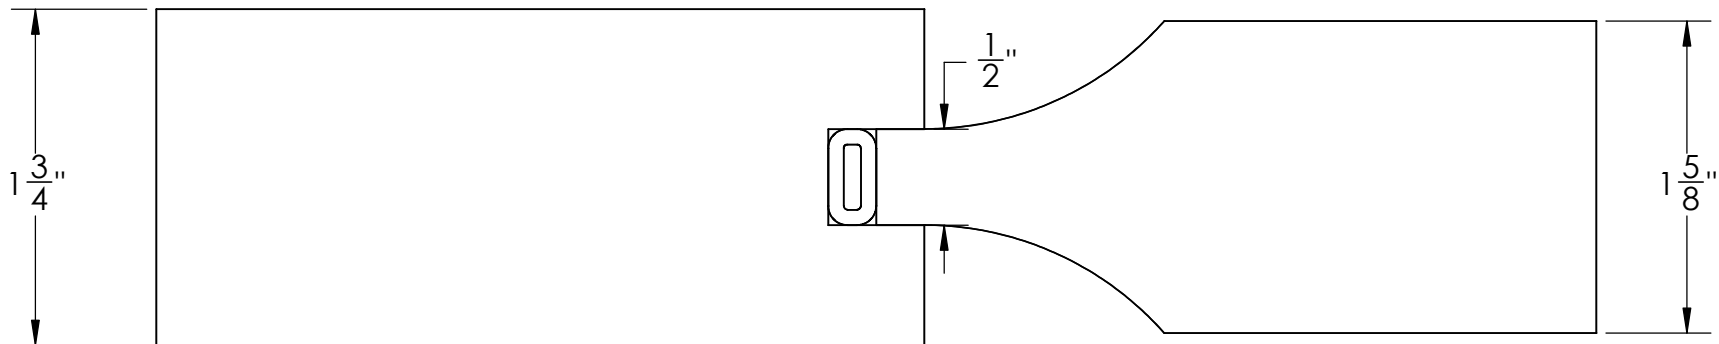

E

3

RAIL & PANEL OPTION:

E3

RAIL DESCRIPTION:

SQUARE, 1-3/4", 1/2" SLOT

PANEL DESCRIPTION:

1-5/8" RAISED SCOOP