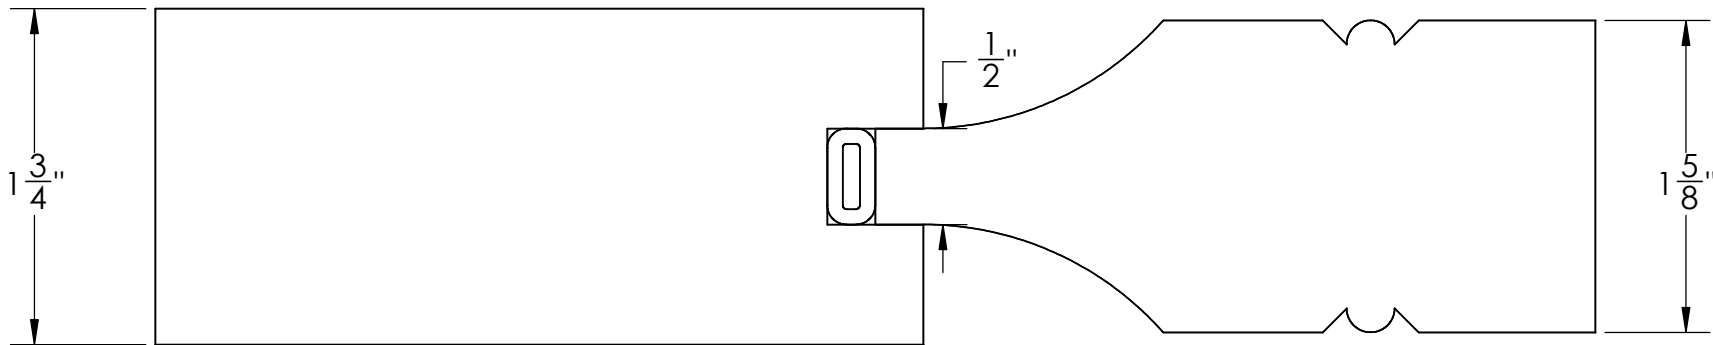

E

3B

RAIL & PANEL OPTION:

E3B

RAIL DESCRIPTION:

SQUARE, 1-3/4", 1/2" SLOT

PANEL DESCRIPTION:

1-5/8" RAISED SCOOP w/BEAD