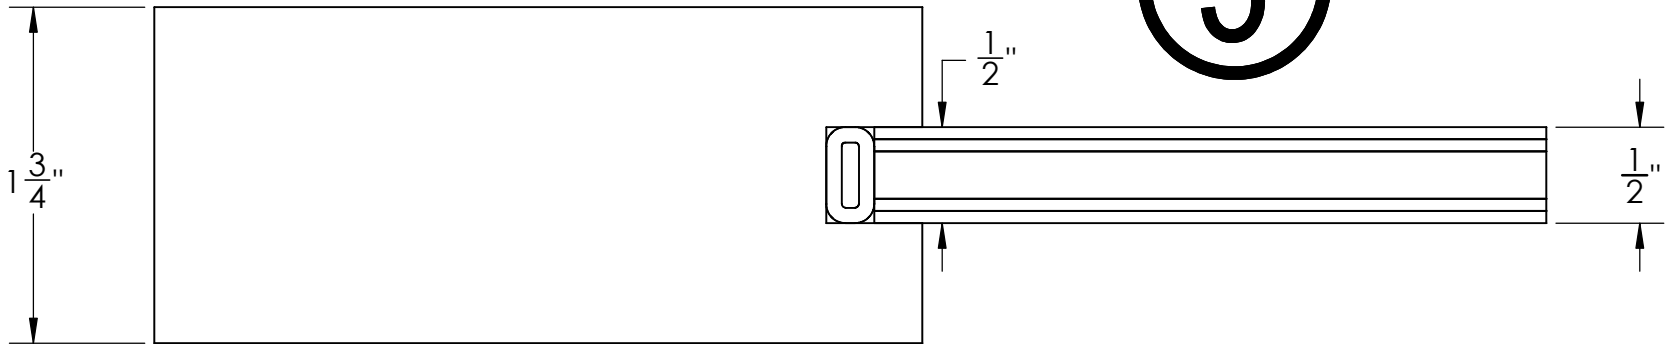

E

5

RAIL & PANEL OPTION:

E5

RAIL DESCRIPTION:

SQUARE, 1-3/4", 1/2" SLOT

PANEL DESCRIPTION:

1/2" FLAT, PLYWOOD