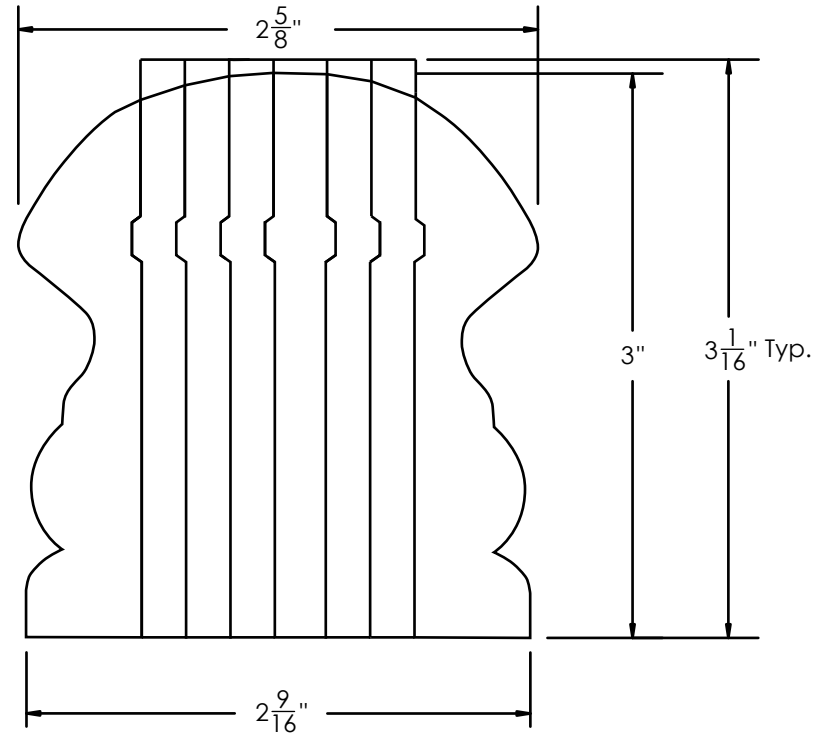

\*Bending Mould Included

WHI SKU:

**K6519B**

DIMENSIONS:

**3" x 2<sup>5</sup>/<sub>8</sub>"**

DESCRIPTION:

**K6519B Bending Handrail**

WHOLESALE HARDWOOD  
INTERIORS

PRODUCT SHOWN:

DO NOT SCALE  
DRAWING