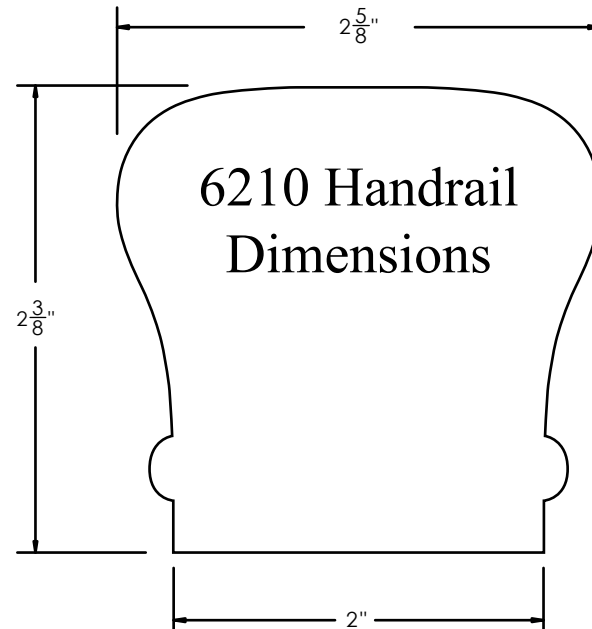

WHI SKU:

7221-135

DIMENSIONS:

Fits 6210 Handrail

DESCRIPTION:

Level Turn With Cap 135°

WHOLESALE HARDWOOD
INTERIORS

Wholesale Hardwood
Interiors, Inc.

1030 Campbellville Bypass
Campbellsville, KY 42718
Phone: 270-789-1323
Fax: 270-789-2321
www.wholesalehardwoodint.com

INTERNAL USE ONLY

CAD Library

REVISION:

DATE:

PRODUCT SHOWN:

**DO NOT SCALE
DRAWING**