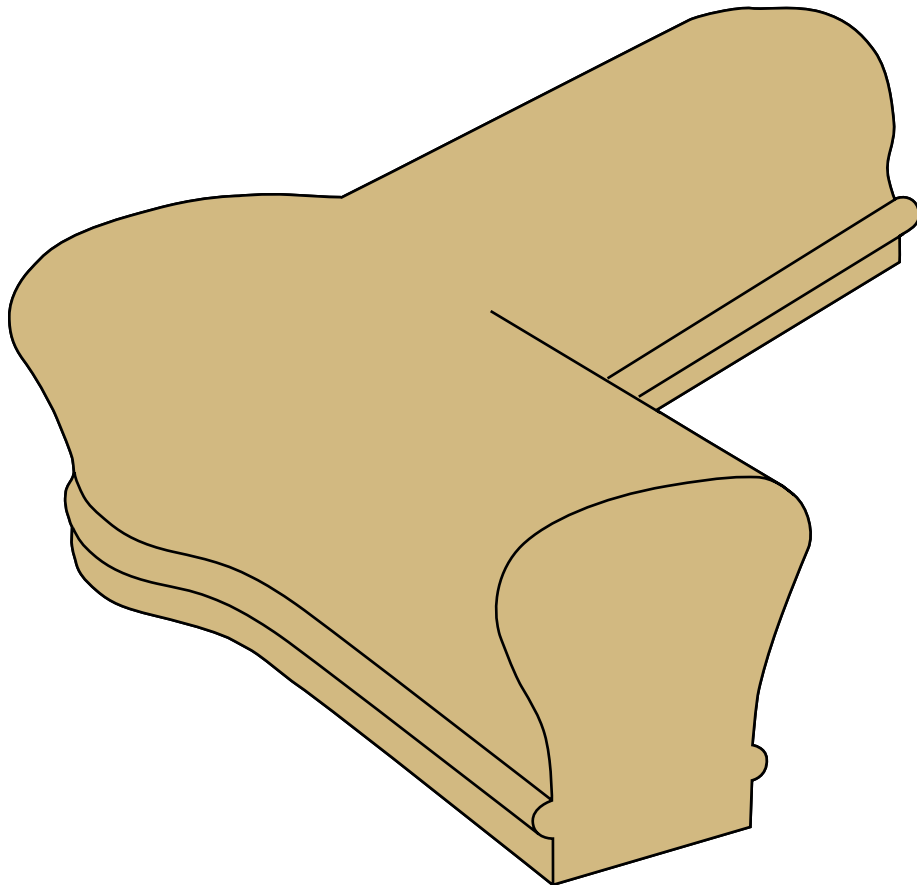

WHI SKU:

7221-135

DIMENSIONS:

Fits 6210 Handrail

DESCRIPTION:

Level Turn With Cap 135°

WHOLESALE HARDWOOD
INTERIORS

Wholesale Hardwood
Interiors, Inc.

1030 Campbellville Bypass
Campbellsville, KY 42718
Phone: 270-789-1323
Fax: 270-789-2321
www.wholesalehardwoodint.com

INTERNAL USE ONLY

CAD Library

REVISION:

DATE:

PRODUCT SHOWN:

**DO NOT SCALE
DRAWING**