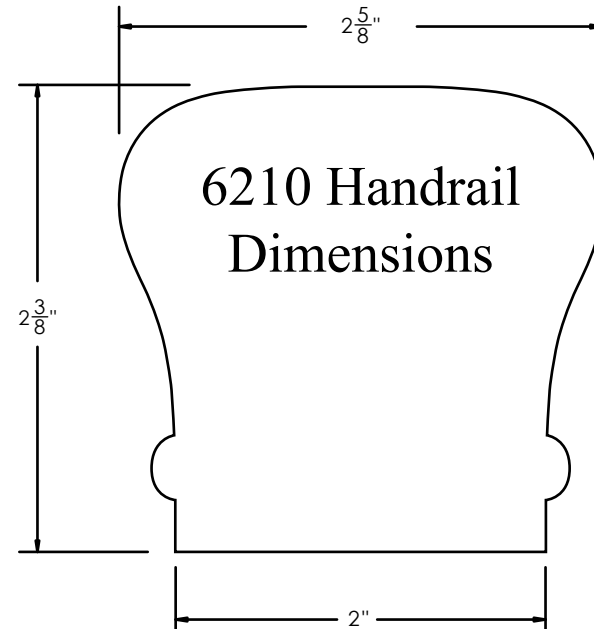

WHI SKU:

7222-R

DIMENSIONS:

Fits 6210 Handrail

DESCRIPTION:

Off-Set 5" On Center Right Hand

WHOLESALE HARDWOOD
INTERIORS

Wholesale Hardwood
Interiors, Inc.

1030 Campbellsville Bypass
Campbellsville, KY 42718
Phone: 270-789-1323
Fax: 270-789-2321
www.wholesalehardwoodint.com

INTERNAL USE ONLY

CAD Library

REVISION:

DATE:

PRODUCT SHOWN:

DO NOT SCALE
DRAWING