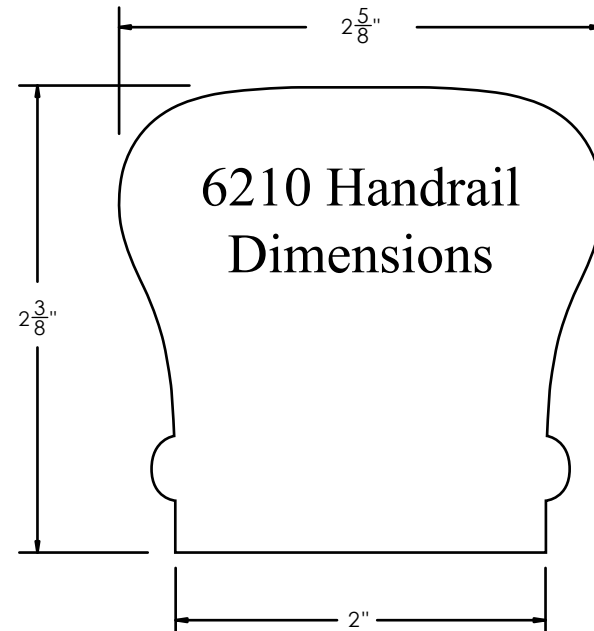

WHI SKU:

7222-L

DIMENSIONS:

Fits 6210 Handrail

DESCRIPTION:

Off-Set 5" On Center Left Hand

WHOLESALE HARDWOOD
INTERIORS

Wholesale Hardwood
Interiors, Inc.

1030 Campbellville Bypass
Campbellsville, KY 42718
Phone: 270-789-1323
Fax: 270-789-2321
www.wholesalehardwoodint.com

INTERNAL USE ONLY

CAD Library

REVISION:

DATE:

PRODUCT SHOWN:

DO NOT SCALE
DRAWING