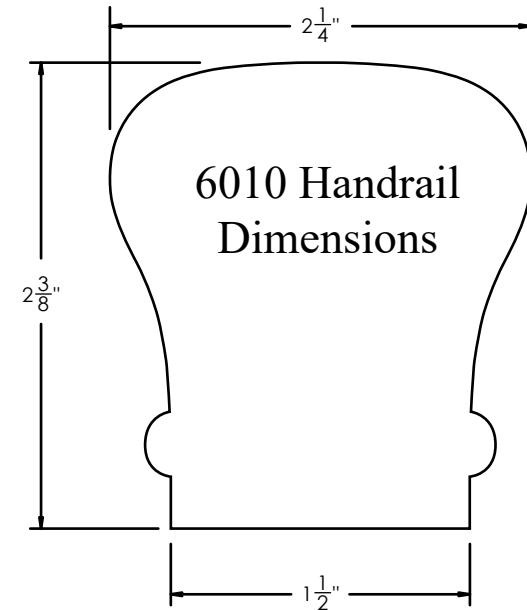

WHI SKU:

7022-R

DIMENSIONS:

Fits 6010 Handrail

DESCRIPTION:

Off-Set 5" On Center Right Hand

WHOLESALE HARDWOOD
INTERIORS

Wholesale Hardwood
Interiors, Inc.

1030 Campbellsville Bypass
Campbellsville, KY 42718
Phone: 270-789-1323
Fax: 270-789-2321
www.wholesalehardwoodint.com

INTERNAL USE ONLY

CAD Library

REVISION:

DATE:

PRODUCT SHOWN:

DO NOT SCALE
DRAWING