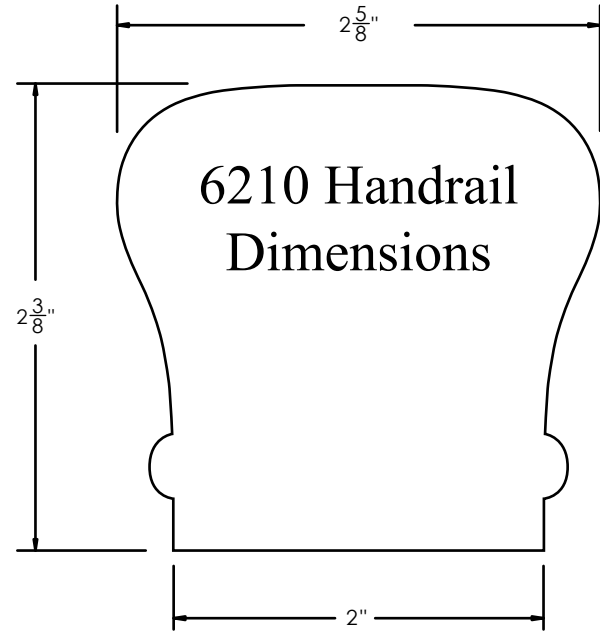

WHI SKU:

7219

DIMENSIONS:

Fits 6210 Handrail

DESCRIPTION:

Opening Cap

WHOLESALE HARDWOOD
INTERIORS

Wholesale Hardwood
Interiors, Inc.

1030 Campbellville Bypass
Campbellville, KY 42718
Phone: 270-789-1323
Fax: 270-789-2321
www.wholesalehardwoodint.com

INTERNAL USE ONLY

CAD Library

REVISION:

DATE:

PRODUCT SHOWN:

**DO NOT SCALE
DRAWING**