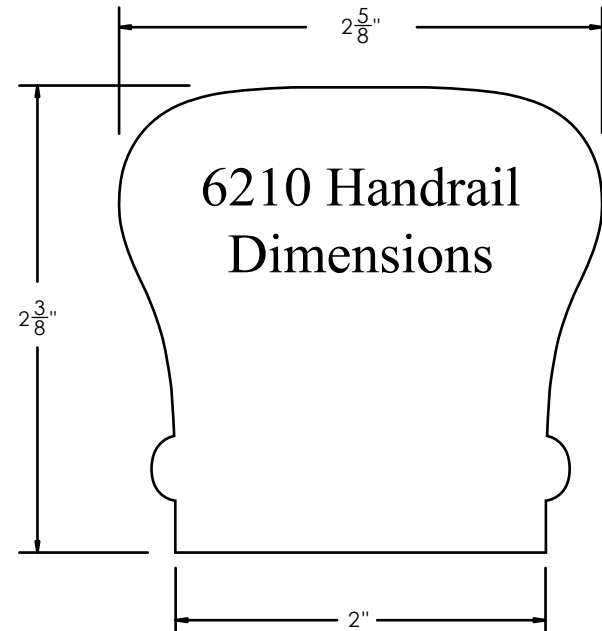

WHI SKU:

**7013**

DIMENSIONS:

**Fits 6010 Handrail**

DESCRIPTION:

**Over Easing**

WHOLESALE HARDWOOD  
INTERIORS

Wholesale Hardwood  
Interiors, Inc.

WHI SKU:

**7213**

DIMENSIONS:

**Fits 6210 Handrail**

DESCRIPTION:

**Over Easing**

WHOLESALE HARDWOOD  
INTERIORS

Wholesale Hardwood  
Interiors, Inc.