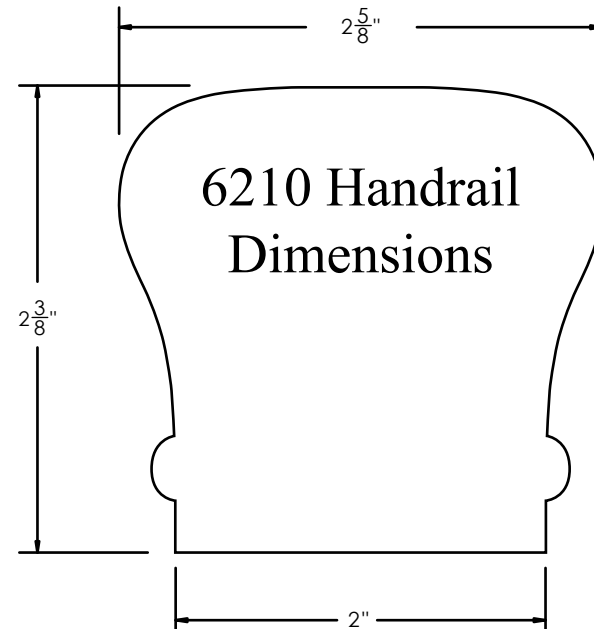

WHI SKU:

7216

DIMENSIONS:

Fits 6210 Handrail

DESCRIPTION:

Over Easing Returned End

WHOLESALE HARDWOOD
INTERIORS

Wholesale Hardwood
Interiors, Inc.

1030 Campbellsville Bypass
Campbellsville, KY 42718
Phone: 270-789-1323
Fax: 270-789-2321
www.wholesalehardwoodint.com

INTERNAL USE ONLY

CAD Library

REVISION:

DATE:

PRODUCT SHOWN:

DO NOT SCALE
DRAWING