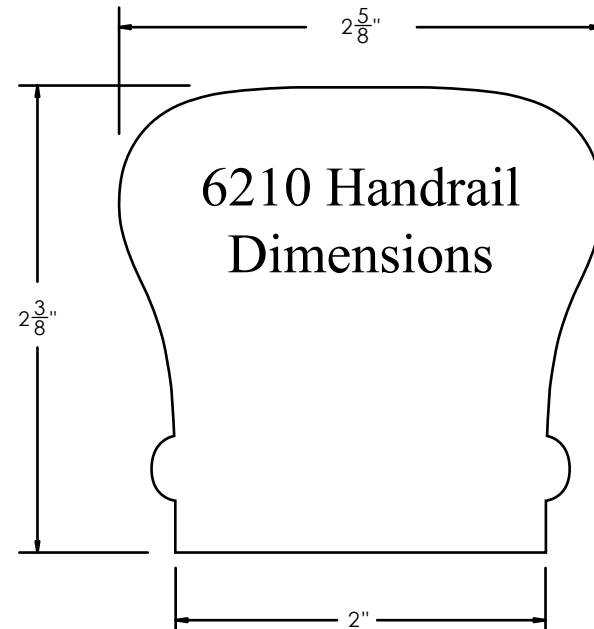

WHI SKU:

7211

DIMENSIONS:

Fits 6210 Handrail

DESCRIPTION:

Quarterturn 90°

WHOLESALE HARDWOOD
INTERIORS

Wholesale Hardwood
Interiors, Inc.

1030 Campbellville Bypass
Campbellville, KY 42718
Phone: 270-789-1323
Fax: 270-789-2321
www.wholesalehardwoodint.com

INTERNAL USE ONLY

CAD Library

REVISION:

DATE:

PRODUCT SHOWN:

**DO NOT SCALE
DRAWING**