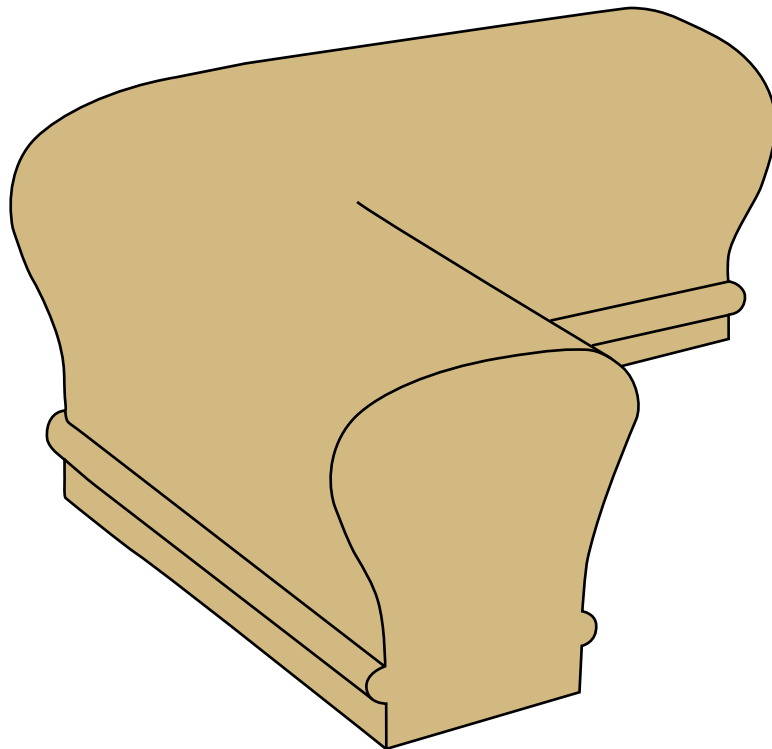

WHI SKU:

7011

DIMENSIONS:

Fits 6010 Handrail

DESCRIPTION:

Quarterturn 90°

WHOLESALE HARDWOOD
INTERIORS

Wholesale Hardwood
Interiors, Inc.

1030 Campbellsville Bypass
Campbellsville, KY 42718
Phone: 270-789-1323
Fax: 270-789-2321
www.wholesalehardwoodint.com

INTERNAL USE ONLY

CAD Library

REVISION:

DATE:

PRODUCT SHOWN:

DO NOT SCALE
DRAWING

WHI SKU:

7211

DIMENSIONS:

Fits 6210 Handrail

DESCRIPTION:

Quarterturn 90°

WHOLESALE HARDWOOD
INTERIORS

Wholesale Hardwood
Interiors, Inc.

1030 Campbellville Bypass
Campbellville, KY 42718
Phone: 270-789-1323
Fax: 270-789-2321
www.wholesalehardwoodint.com