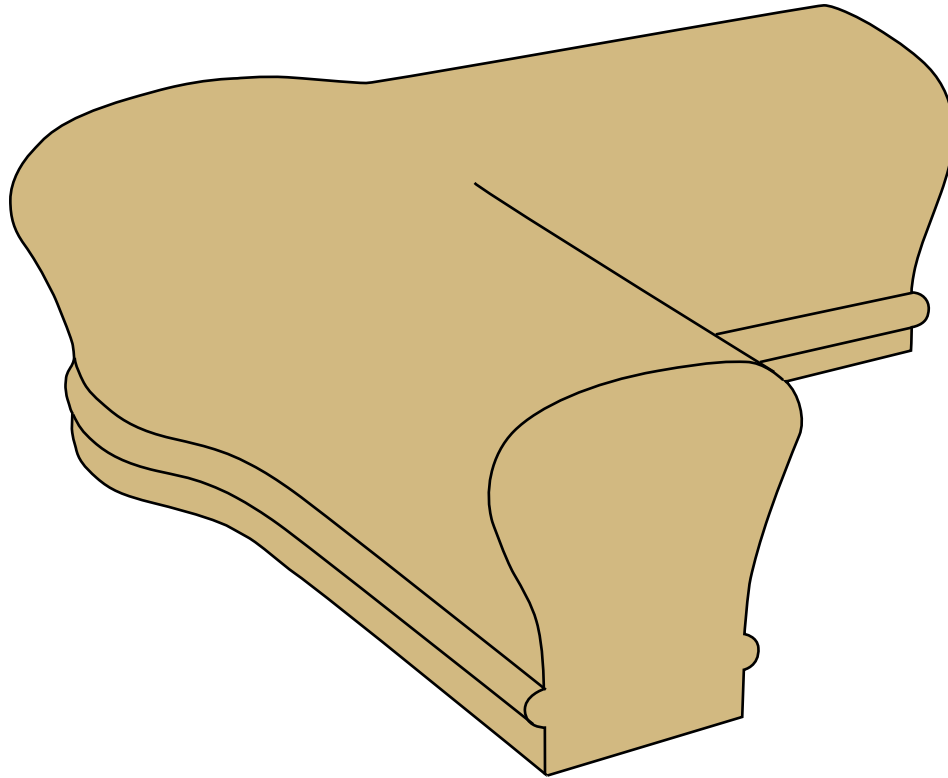

WHI SKU:

7021

DIMENSIONS:

Fits 6010 Handrail

DESCRIPTION:

Quarterturn Cap 90°

WHOLESALE HARDWOOD
INTERIORS

Wholesale Hardwood
Interiors, Inc.

1030 Campbellville Bypass
Campbellville, KY 42718
Phone: 270-789-1323
Fax: 270-789-2321
www.wholesalehardwoodint.com

INTERNAL USE ONLY

CAD Library

REVISION:

DATE:

PRODUCT SHOWN:

DO NOT SCALE
DRAWING

WHI SKU:

7221

DIMENSIONS:

Fits 6210 Handrail

DESCRIPTION:

Quarterturn Cap 90°

WHOLESALE HARDWOOD
INTERIORS

Wholesale Hardwood
Interiors, Inc.

1030 Campbellville Bypass
Campbellville, KY 42718
Phone: 270-789-1323
Fax: 270-789-2321
www.wholesalehardwoodint.com