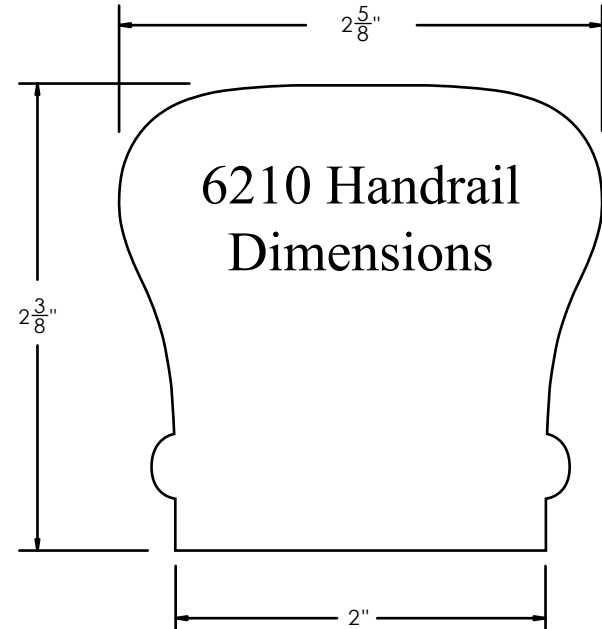

WHI SKU:

7221

DIMENSIONS:

Fits 6210 Handrail

DESCRIPTION:

Quarterturn Cap 90°

WHOLESALE HARDWOOD
INTERIORS

Wholesale Hardwood
Interiors, Inc.

1030 Campbellville Bypass
Campbellville, KY 42718
Phone: 270-789-1323
Fax: 270-789-2321
www.wholesalehardwoodint.com

INTERNAL USE ONLY

CAD Library

REVISION:

DATE:

PRODUCT SHOWN:

**DO NOT SCALE
DRAWING**