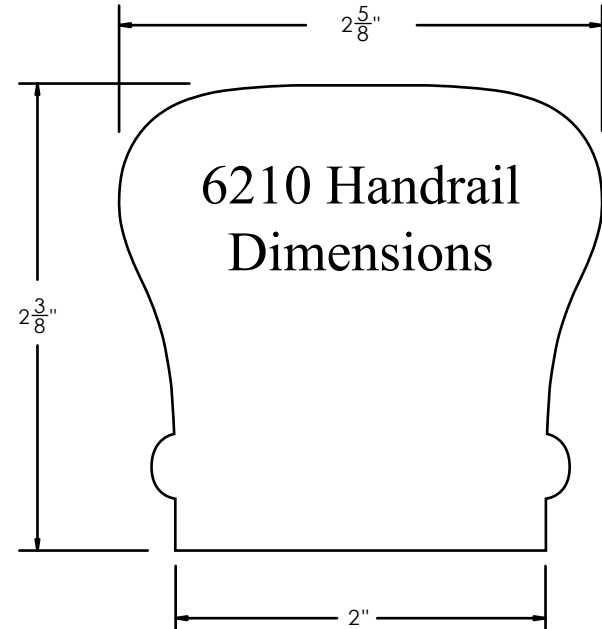

WHI SKU:

**7009**

DIMENSIONS:

**Fits 6010 Handrail**

DESCRIPTION:

**Returned End**

WHOLESALE HARDWOOD  
INTERIORS

Wholesale Hardwood  
Interiors, Inc.

DATE:

PRODUCT SHOWN:

DO NOT SCALE  
DRAWING

WHI SKU:

**7209**

DIMENSIONS:

**Fits 6210 Handrail**

DESCRIPTION: