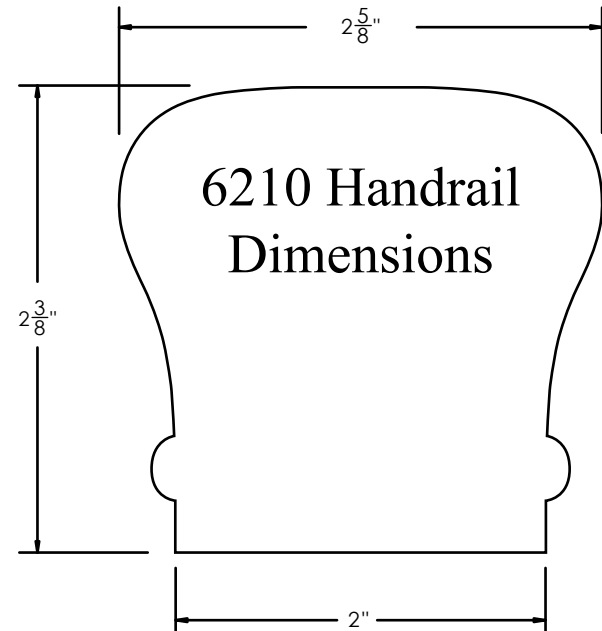

WHI SKU:

7215

DIMENSIONS:

Fits 6210 Handrail

DESCRIPTION:

Starting Easing Returned End

WHOLESALE HARDWOOD
INTERIORS

Wholesale Hardwood
Interiors, Inc.

1030 Campbellville Bypass
Campbellville, KY 42718
Phone: 270-789-1323
Fax: 270-789-2321
www.wholesalehardwoodint.com

INTERNAL USE ONLY

CAD Library

REVISION:

DATE:

PRODUCT SHOWN:

**DO NOT SCALE
DRAWING**