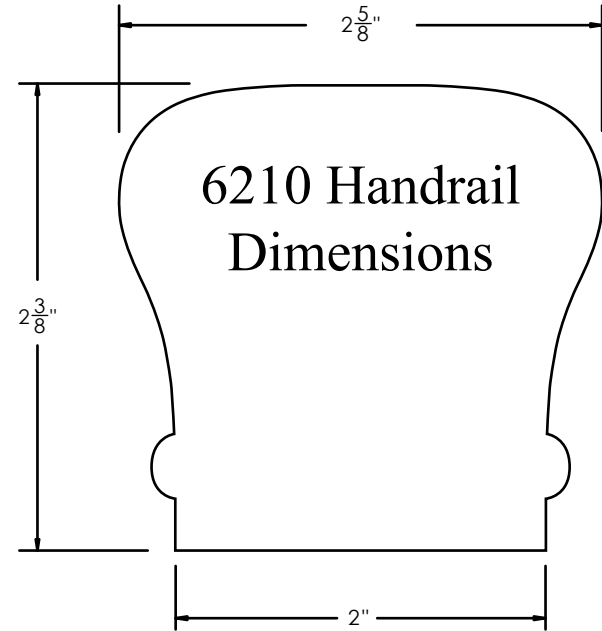

WHI SKU:

**7020**

DIMENSIONS:

**Fits 6010 Handrail**

DESCRIPTION:

**Tandem Cap**

WHOLESALE HARDWOOD  
INTERIORS

Wholesale Hardwood  
Interiors, Inc.

DATE:

PRODUCT SHOWN:

DO NOT SCALE  
DRAWING

WHI SKU:

**7220**

DIMENSIONS:

**Fits 6210 Handrail**

DESCRIPTION: