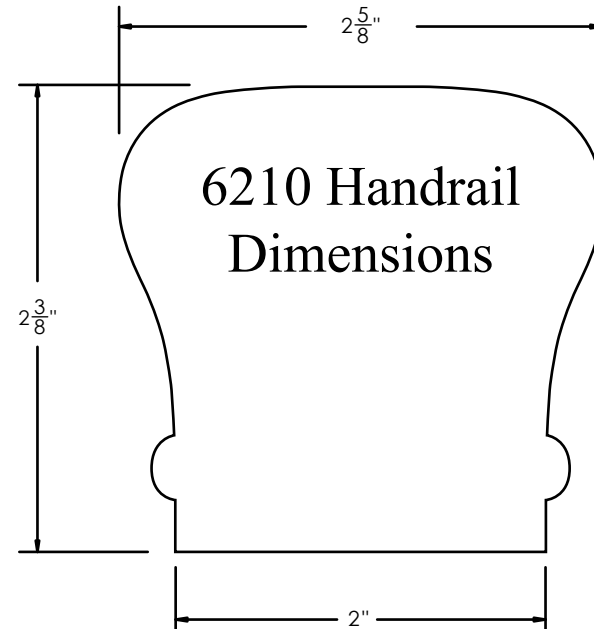

WHI SKU:

7245

DIMENSIONS:

Fits 6210 Handrail

DESCRIPTION:

Right Hand Turnout

WHOLESALE HARDWOOD
INTERIORS

Wholesale Hardwood
Interiors, Inc.

1030 Campbellsville Bypass
Campbellsville, KY 42718
Phone: 270-789-1323
Fax: 270-789-2321
www.wholesalehardwoodint.com

INTERNAL USE ONLY

CAD Library

REVISION:

DATE:

PRODUCT SHOWN:

DO NOT SCALE
DRAWING