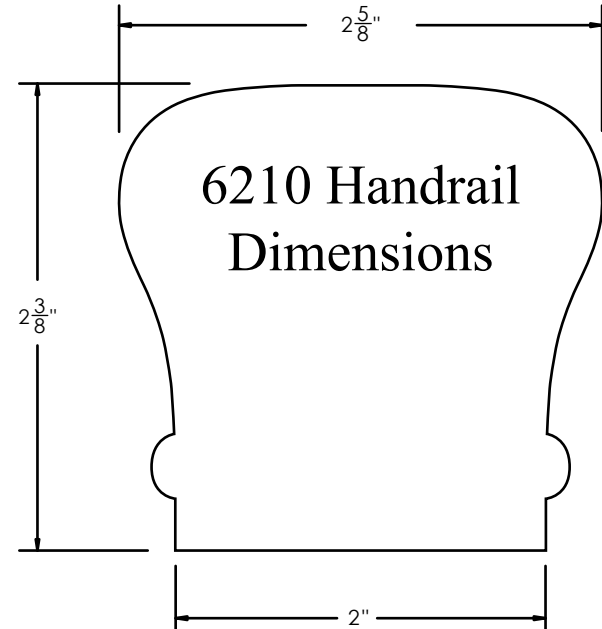

WHI SKU:

7240

DIMENSIONS:

Fits 6210 Handrail

DESCRIPTION:

Left Hand Turnout

WHOLESALE HARDWOOD
INTERIORS

Wholesale Hardwood
Interiors, Inc.

1030 Campbellville Bypass
Campbellsville, KY 42718
Phone: 270-789-1323
Fax: 270-789-2321
www.wholesalehardwoodint.com

INTERNAL USE ONLY

CAD Library

REVISION:

DATE:

PRODUCT SHOWN:

DO NOT SCALE
DRAWING