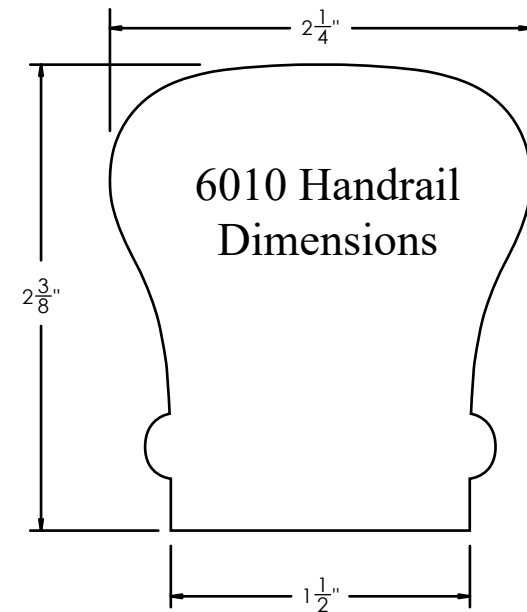

WHI SKU:

**7040**

DIMENSIONS:

**Fits 6010 Handrail**

DESCRIPTION:

**Left Hand Turnout**

WHOLESALE HARDWOOD  
INTERIORS

Wholesale Hardwood  
Interiors, Inc.

DATE:

PRODUCT SHOWN:

DO NOT SCALE  
DRAWING

WHI SKU:

**7045**

DIMENSIONS:

**Fits 6010 Handrail**

DESCRIPTION: