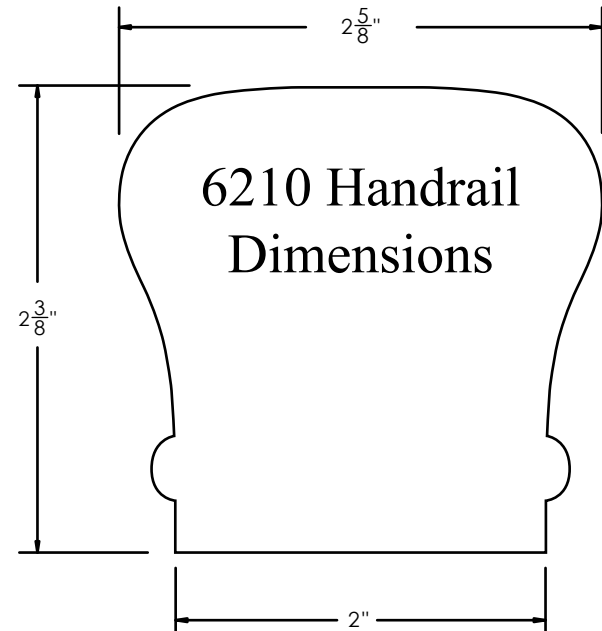

WHI SKU:

7241

DIMENSIONS:

Fits 6210 Handrail

DESCRIPTION:

Left Hand Turnout

WHOLESALE HARDWOOD
INTERIORS

Wholesale Hardwood
Interiors, Inc.

1030 Campbellsville Bypass
Campbellsville, KY 42718
Phone: 270-789-1323
Fax: 270-789-2321
www.wholesalehardwoodint.com

INTERNAL USE ONLY

CAD Library

REVISION:

DATE:

PRODUCT SHOWN:

DO NOT SCALE
DRAWING