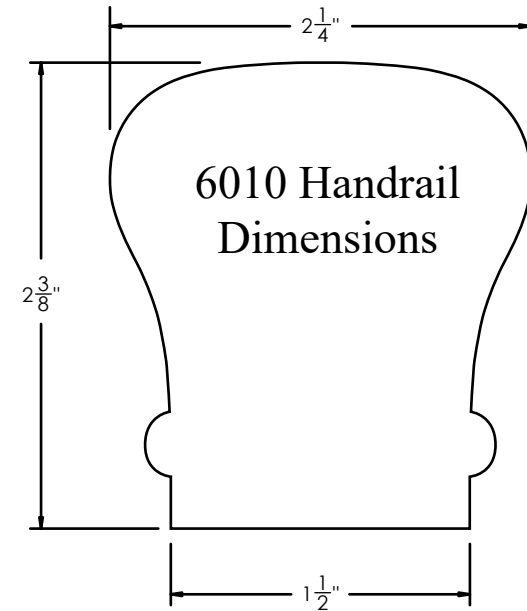

WHI SKU:

7046

DIMENSIONS:

Fits 6010 Handrail

DESCRIPTION:

Right Hand Turnout

WHOLESALE HARDWOOD
INTERIORS

Wholesale Hardwood
Interiors, Inc.

1030 Campbellsville Bypass
Campbellsville, KY 42718
Phone: 270-789-1323
Fax: 270-789-2321
www.wholesalehardwoodint.com

INTERNAL USE ONLY

CAD Library

REVISION:

DATE:

PRODUCT SHOWN:

DO NOT SCALE
DRAWING