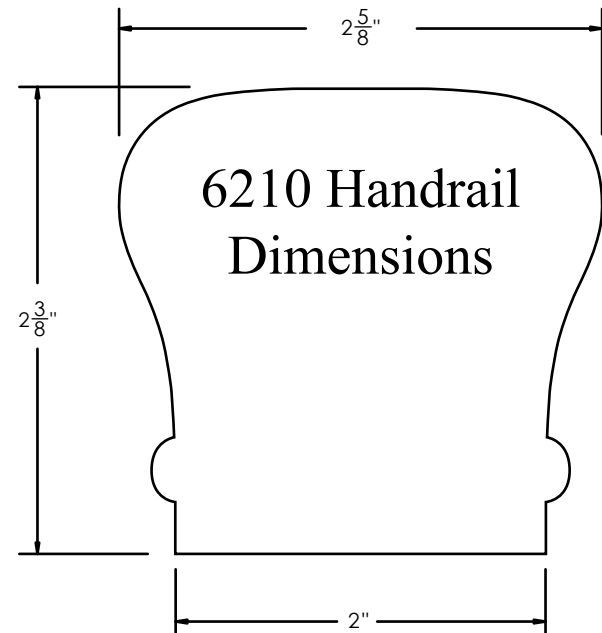

WHI SKU:

7246

DIMENSIONS:

Fits 6210 Handrail

DESCRIPTION:

Right Hand Turnout

WHOLESALE HARDWOOD
INTERIORS

Wholesale Hardwood
Interiors, Inc.

1030 Campbellville Bypass
Campbellsville, KY 42718
Phone: 270-789-1323
Fax: 270-789-2321
www.wholesalehardwoodint.com

INTERNAL USE ONLY

CAD Library

REVISION:

DATE:

PRODUCT SHOWN:

DO NOT SCALE
DRAWING