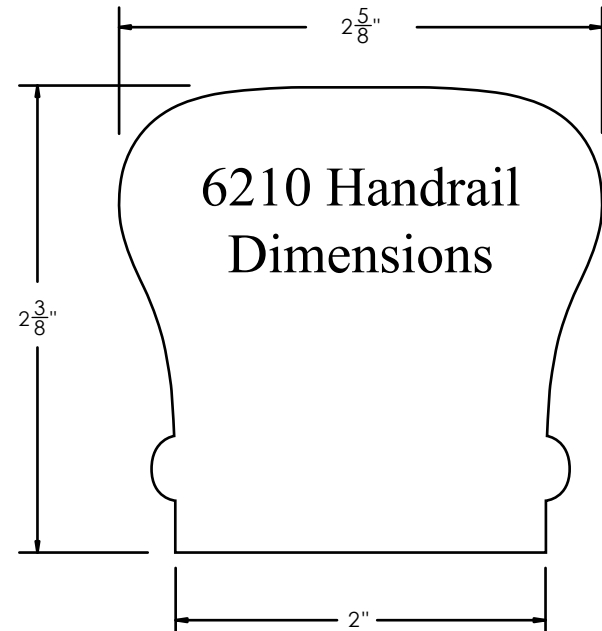

WHI SKU:

7213

DIMENSIONS:

Fits 6210 Handrail

DESCRIPTION:

Over Easing

WHOLESALE HARDWOOD
INTERIORS

Wholesale Hardwood
Interiors, Inc.

1030 Campbellsville Bypass
Campbellsville, KY 42718
Phone: 270-789-1323
Fax: 270-789-2321
www.wholesalehardwoodint.com

INTERNAL USE ONLY

CAD Library

REVISION:

DATE:

PRODUCT SHOWN:

**DO NOT SCALE
DRAWING**