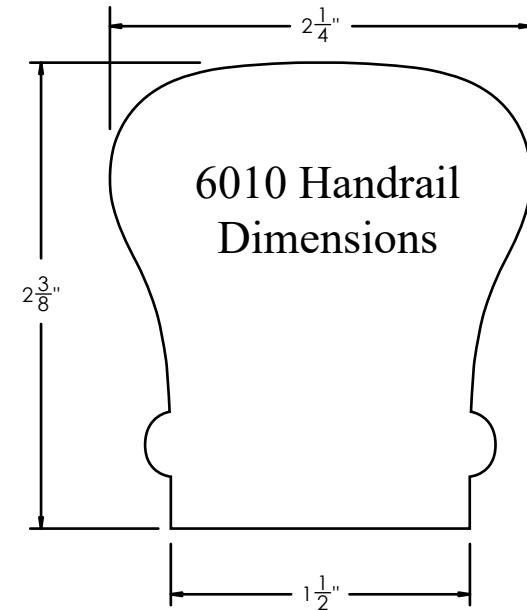

WHI SKU:

7035

DIMENSIONS:

Fits 6010 Handrail

DESCRIPTION:

Right Hand Volute

WHOLESALE HARDWOOD
INTERIORS

Wholesale Hardwood
Interiors, Inc.

1030 Campbellville Bypass
Campbellville, KY 42718
Phone: 270-789-1323
Fax: 270-789-2321
www.wholesalehardwoodint.com

INTERNAL USE ONLY

CAD Library

REVISION:

DATE:

PRODUCT SHOWN:

DO NOT SCALE
DRAWING