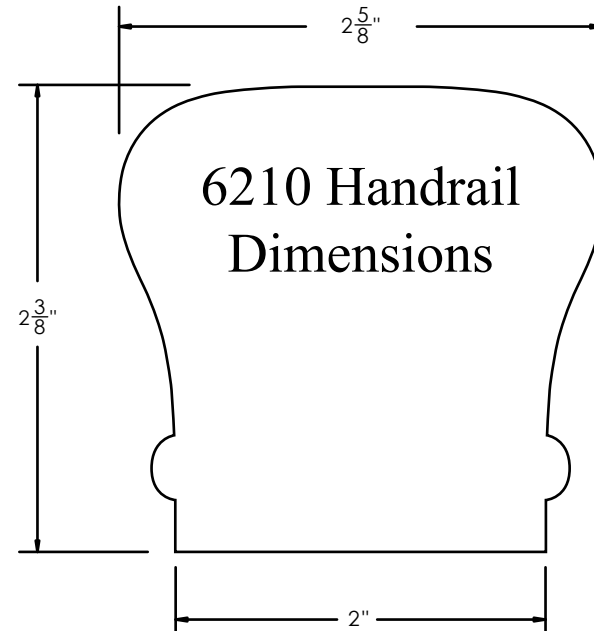

WHI SKU:

7235

DIMENSIONS:

Fits 6210 Handrail

DESCRIPTION:

Right Hand Volute

WHOLESALE HARDWOOD
INTERIORS

Wholesale Hardwood
Interiors, Inc.

1030 Campbellville Bypass
Campbellsville, KY 42718
Phone: 270-789-1323
Fax: 270-789-2321
www.wholesalehardwoodint.com

INTERNAL USE ONLY

CAD Library

REVISION:

DATE:

PRODUCT SHOWN:

**DO NOT SCALE
DRAWING**