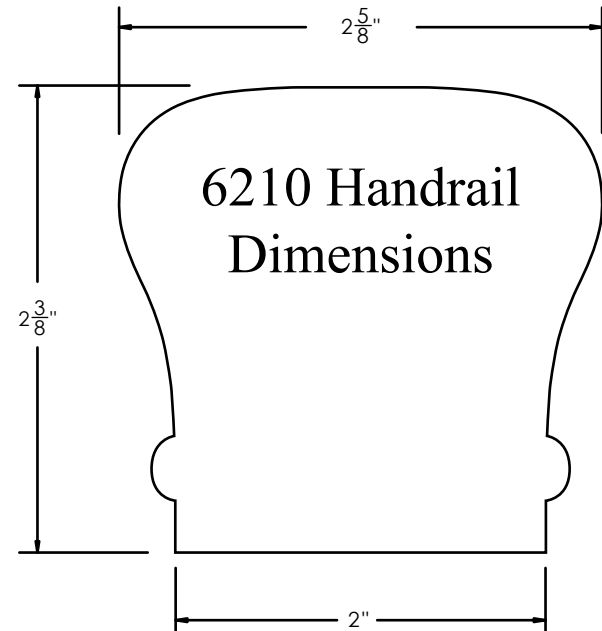

WHI SKU:

7230

DIMENSIONS:

Fits 6210 Handrail

DESCRIPTION:

Left Hand Volute

WHOLESALE HARDWOOD
INTERIORS

Wholesale Hardwood
Interiors, Inc.

1030 Campbellville Bypass
Campbellsville, KY 42718
Phone: 270-789-1323
Fax: 270-789-2321
www.wholesalehardwoodint.com

INTERNAL USE ONLY

CAD Library

REVISION:

DATE:

PRODUCT SHOWN:

DO NOT SCALE
DRAWING