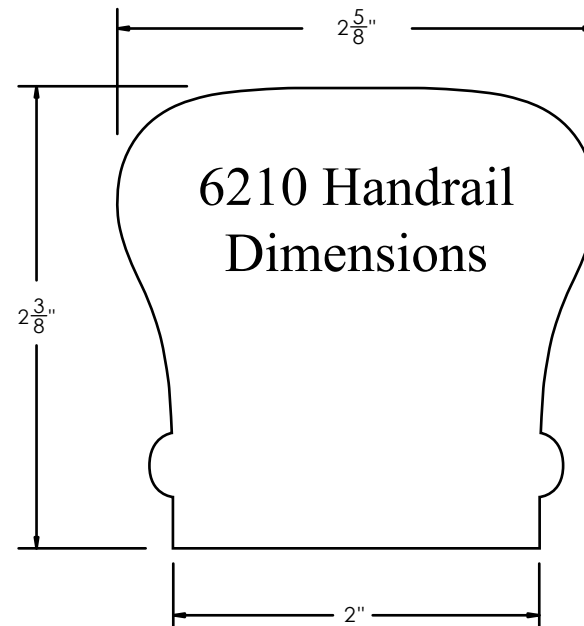

WHI SKU:

7298

DIMENSIONS:

Fits 6210 Handrail

DESCRIPTION:

1 Riser No Cap

WHOLESALE HARDWOOD
INTERIORS

Wholesale Hardwood
Interiors, Inc.

1030 Campbellville Bypass
Campbellville, KY 42718
Phone: 270-789-1323
Fax: 270-789-2321
www.wholesalehardwoodint.com

INTERNAL USE ONLY

CAD Library

REVISION:

DATE:

PRODUCT SHOWN:

DO NOT SCALE
DRAWING