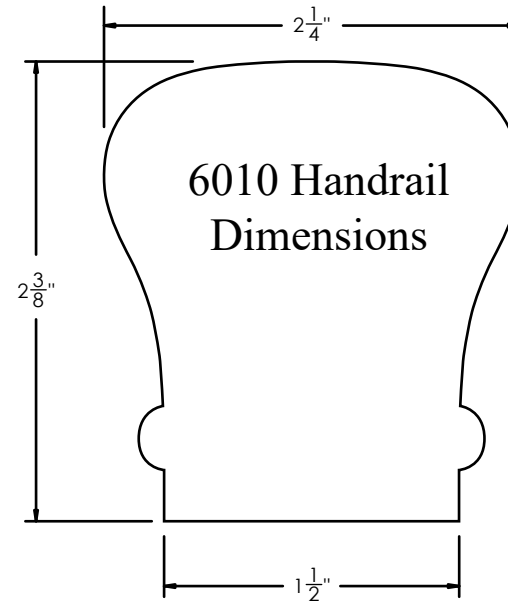

WHI SKU:

7075

DIMENSIONS:

Fits 6010 Handrail

DESCRIPTION:

1 Riser No Cap 90° - Right Hand

WHOLESALE HARDWOOD
INTERIORS

Wholesale Hardwood
Interiors, Inc.

1030 Campbellville Bypass
Campbellsville, KY 42718
Phone: 270-789-1323
Fax: 270-789-2321
www.wholesalehardwoodint.com

INTERNAL USE ONLY

CAD Library

REVISION:

DATE:

PRODUCT SHOWN:

DO NOT SCALE
DRAWING