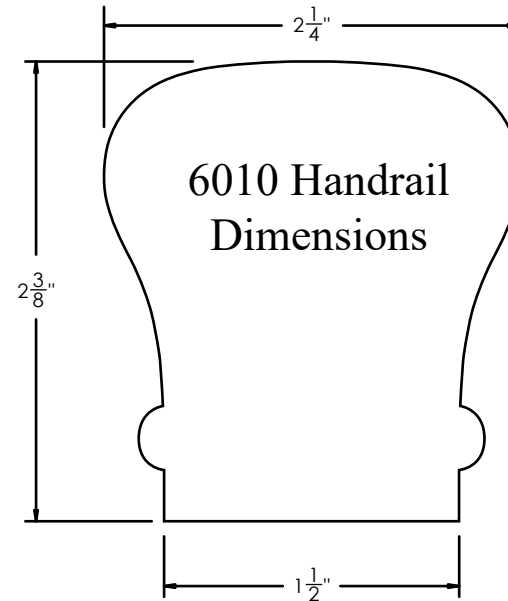

WHI SKU:

7085

DIMENSIONS:

Fits 6010 Handrail

DESCRIPTION:

1 Riser With Cap - Right Hand

WHOLESALE HARDWOOD
INTERIORS

Wholesale Hardwood
Interiors, Inc.

1030 Campbellville Bypass
Campbellsville, KY 42718
Phone: 270-789-1323
Fax: 270-789-2321
www.wholesalehardwoodint.com

INTERNAL USE ONLY

CAD Library

REVISION:

DATE:

PRODUCT SHOWN:

DO NOT SCALE
DRAWING