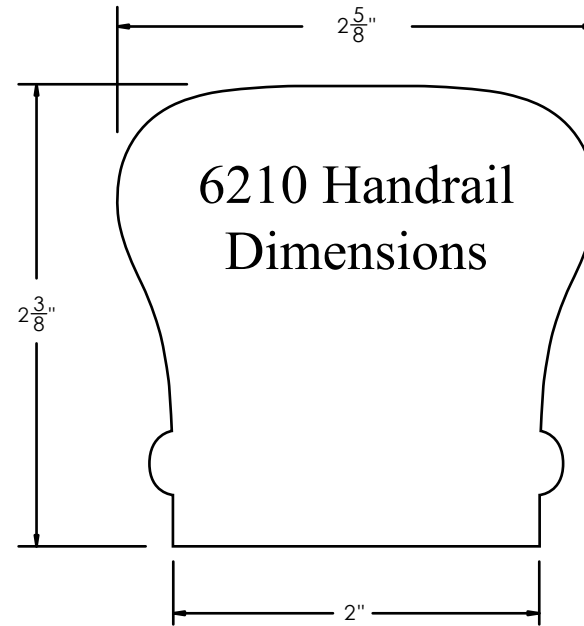

WHI SKU:

7288

DIMENSIONS:

Fits 6210 Handrail

DESCRIPTION:

1 Riser With Tandem Cap

WHOLESALE HARDWOOD
INTERIORS

Wholesale Hardwood
Interiors, Inc.

1030 Campbellsville Bypass
Campbellsville, KY 42718
Phone: 270-789-1323
Fax: 270-789-2321
www.wholesalehardwoodint.com

INTERNAL USE ONLY

CAD Library

REVISION:

DATE:

PRODUCT SHOWN:

DO NOT SCALE
DRAWING