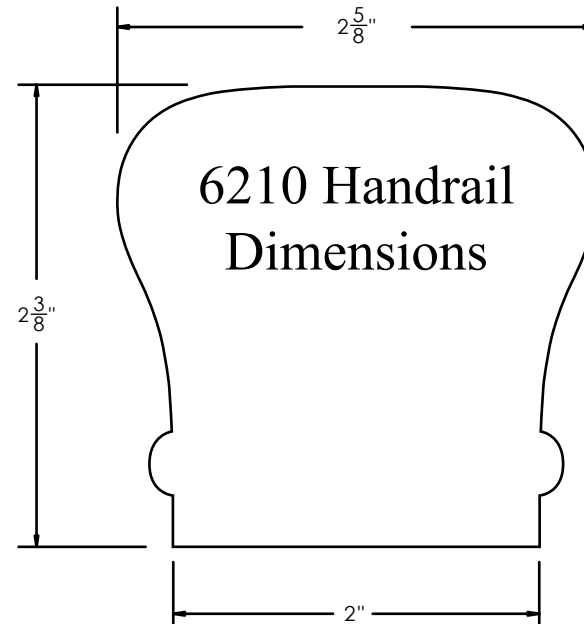

WHI SKU:

7295

DIMENSIONS:

Fits 6210 Handrail

DESCRIPTION:

2 Riser No Cap 180° Right Hand

WHOLESALE HARDWOOD
INTERIORS

Wholesale Hardwood
Interiors, Inc.

1030 Campbellville Bypass
Campbellsville, KY 42718
Phone: 270-789-1323
Fax: 270-789-2321
www.wholesalehardwoodint.com

INTERNAL USE ONLY

CAD Library

REVISION:

DATE:

PRODUCT SHOWN:

DO NOT SCALE
DRAWING