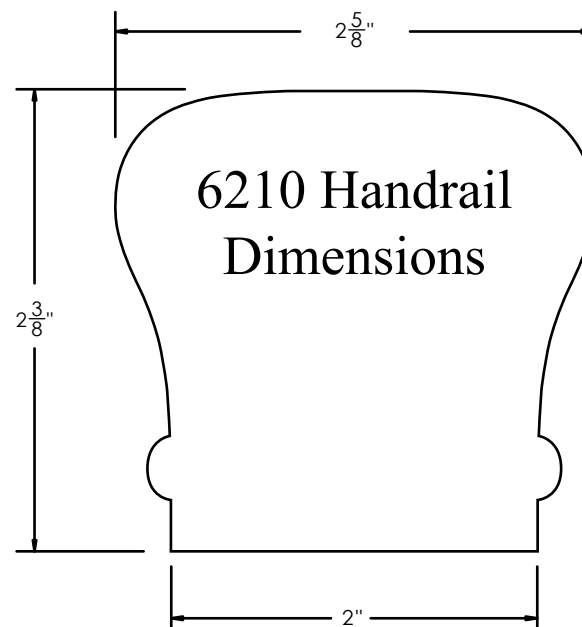

WHI SKU:

7290

DIMENSIONS:

Fits 6210 Handrail

DESCRIPTION:

2 Riser No Cap 180° Left Hand

WHOLESALE HARDWOOD
INTERIORS

Wholesale Hardwood
Interiors, Inc.

1030 Campbellville Bypass
Campbellville, KY 42718
Phone: 270-789-1323
Fax: 270-789-2321
www.wholesalehardwoodint.com

INTERNAL USE ONLY

CAD Library

REVISION:

DATE:

PRODUCT SHOWN:

DO NOT SCALE
DRAWING