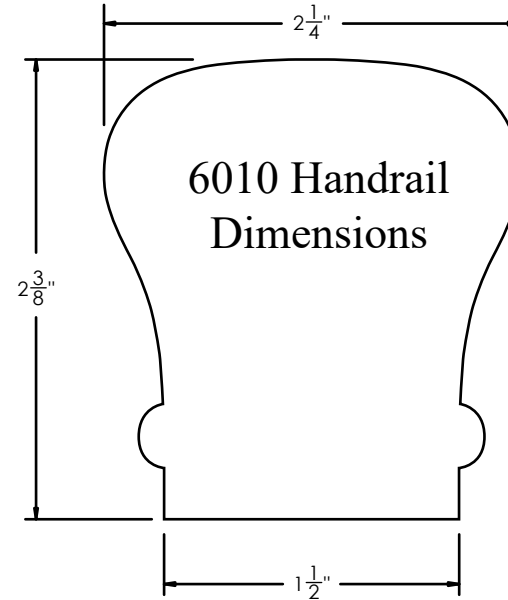

WHI SKU:

7095

DIMENSIONS:

Fits 6010 Handrail

DESCRIPTION:

2 Riser No Cap 180° Right Hand

WHOLESALE HARDWOOD
INTERIORS

Wholesale Hardwood
Interiors, Inc.

1030 Campbellville Bypass
Campbellsville, KY 42718
Phone: 270-789-1323
Fax: 270-789-2321
www.wholesalehardwoodint.com

INTERNAL USE ONLY

CAD Library

REVISION:

DATE:

PRODUCT SHOWN:

DO NOT SCALE
DRAWING