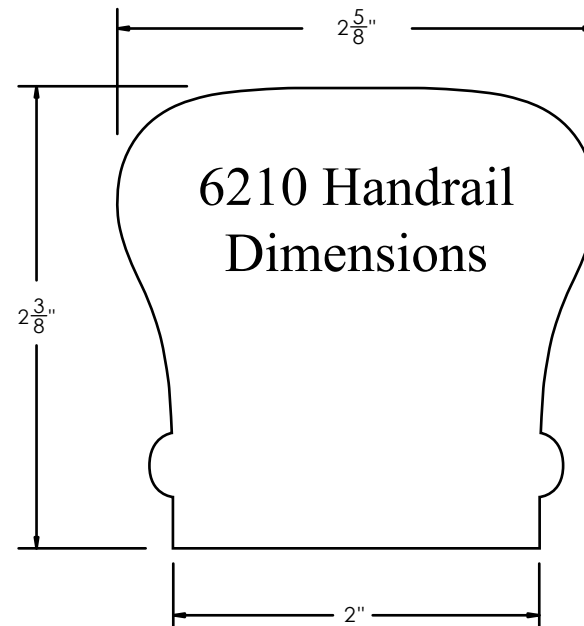

WHI SKU:

**7099**

DIMENSIONS:

**Fits 6010 Handrail**

DESCRIPTION:

**2 Riser No Cap**

WHOLESALE HARDWOOD  
INTERIORS

Wholesale Hardwood  
Interiors, Inc.

DATE:

PRODUCT SHOWN:

DO NOT SCALE  
DRAWING

WHI SKU:

**7299**

DIMENSIONS:

**Fits 6210 Handrail**

DESCRIPTION: