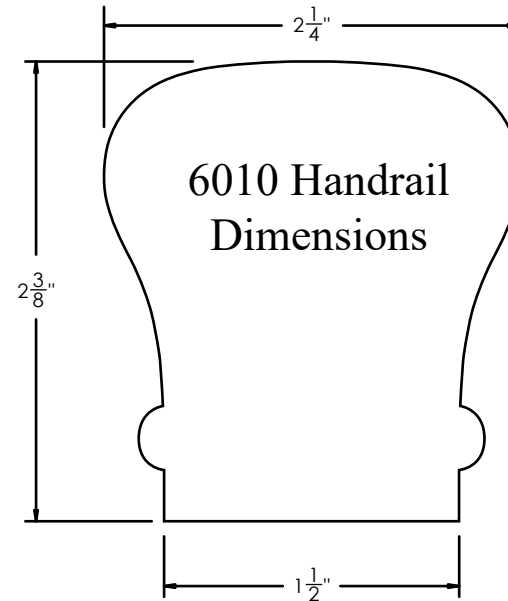

WHI SKU:

7086-135

DIMENSIONS:

Fits 6010 Handrail

DESCRIPTION:

2 Riser With Cap 45° Right Hand

WHOLESALE HARDWOOD
INTERIORS

Wholesale Hardwood
Interiors, Inc.

1030 Campbellville Bypass
Campbellsville, KY 42718
Phone: 270-789-1323
Fax: 270-789-2321
www.wholesalehardwoodint.com

INTERNAL USE ONLY

CAD Library

REVISION:

DATE:

PRODUCT SHOWN:

DO NOT SCALE
DRAWING