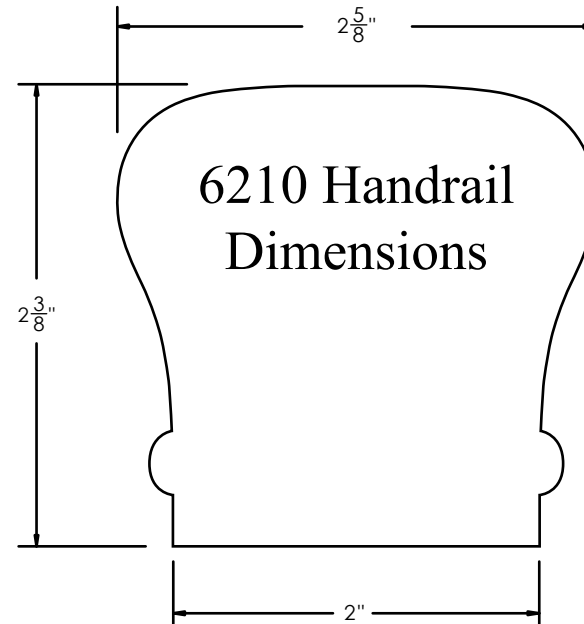

WHI SKU:

7281-135

DIMENSIONS:

Fits 6210 Handrail

DESCRIPTION:

2 Riser With Cap 45° Left Hand

WHOLESALE HARDWOOD
INTERIORS

Wholesale Hardwood
Interiors, Inc.

1030 Campbellville Bypass
Campbellsville, KY 42718
Phone: 270-789-1323
Fax: 270-789-2321
www.wholesalehardwoodint.com

INTERNAL USE ONLY

CAD Library

REVISION:

DATE:

PRODUCT SHOWN:

DO NOT SCALE
DRAWING