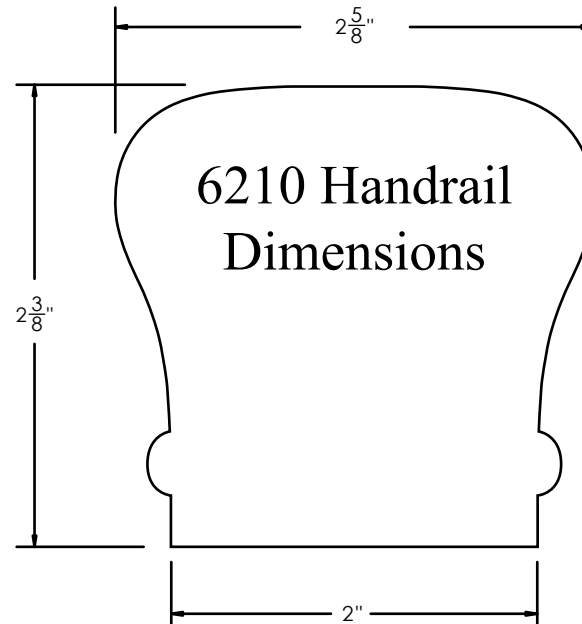

WHI SKU:

7286-135

DIMENSIONS:

Fits 6210 Handrail

DESCRIPTION:

2 Riser With Cap 45° Right Hand

WHOLESALE HARDWOOD
INTERIORS

Wholesale Hardwood
Interiors, Inc.

1030 Campbellville Bypass
Campbellsville, KY 42718
Phone: 270-789-1323
Fax: 270-789-2321
www.wholesalehardwoodint.com

INTERNAL USE ONLY

CAD Library

REVISION:

DATE:

PRODUCT SHOWN:

DO NOT SCALE
DRAWING