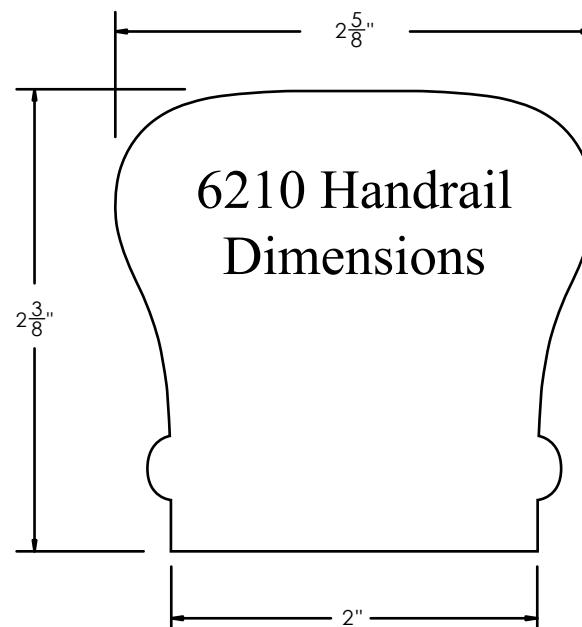

WHI SKU:

7289

DIMENSIONS:

Fits 6210 Handrail

DESCRIPTION:

2 Riser With Tandem Cap

WHOLESALE HARDWOOD
INTERIORS

Wholesale Hardwood
Interiors, Inc.

1030 Campbellsville Bypass
Campbellsville, KY 42718
Phone: 270-789-1323
Fax: 270-789-2321
www.wholesalehardwoodint.com

INTERNAL USE ONLY

CAD Library

REVISION:

DATE:

PRODUCT SHOWN:

DO NOT SCALE
DRAWING