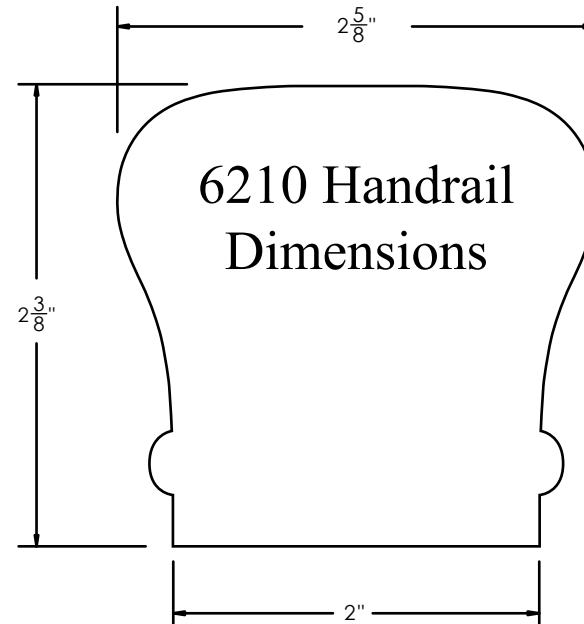

WHI SKU:

7297

DIMENSIONS:

Fits 6210 Handrail

DESCRIPTION:

2 Riser With Cap

WHOLESALE HARDWOOD
INTERIORS

Wholesale Hardwood
Interiors, Inc.

1030 Campbellsville Bypass
Campbellsville, KY 42718
Phone: 270-789-1323
Fax: 270-789-2321
www.wholesalehardwoodint.com

INTERNAL USE ONLY

CAD Library

REVISION:

DATE:

PRODUCT SHOWN:

DO NOT SCALE
DRAWING