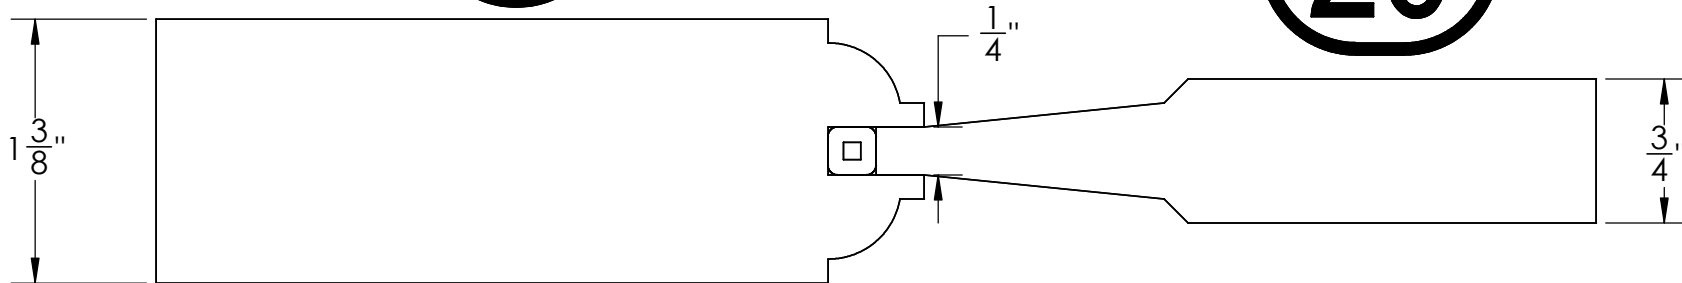

**A**

**20**

RAIL & PANEL OPTION:

**A20**

RAIL DESCRIPTION:

**OVOLO, 1-3/8", 1/4" SLOT**

PANEL DESCRIPTION:

**3/4" RAISED - BEVELED SINGLE HIP**