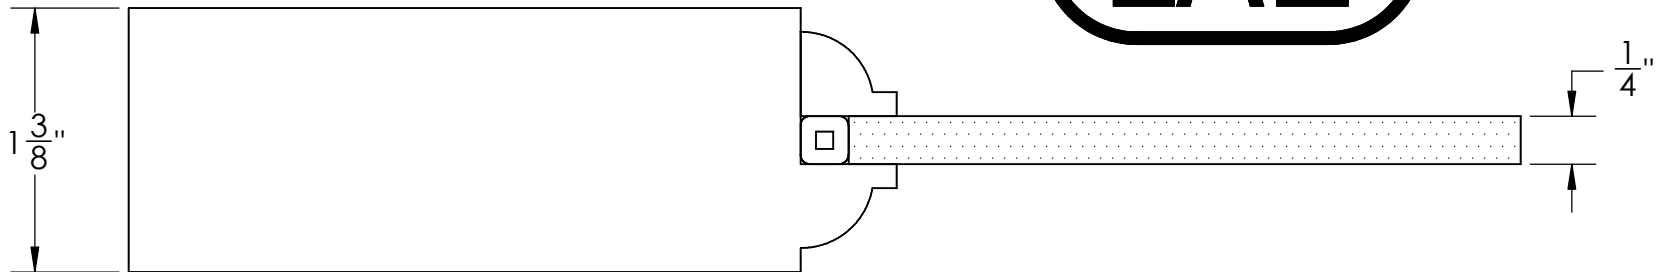

A

LAE

RAIL & PANEL OPTION:

ALAE

RAIL DESCRIPTION:

OVOLO, 1-3/8", 1/4" SLOT

PANEL DESCRIPTION:

1/4" ACID ETCHED TEMPERED GLASS