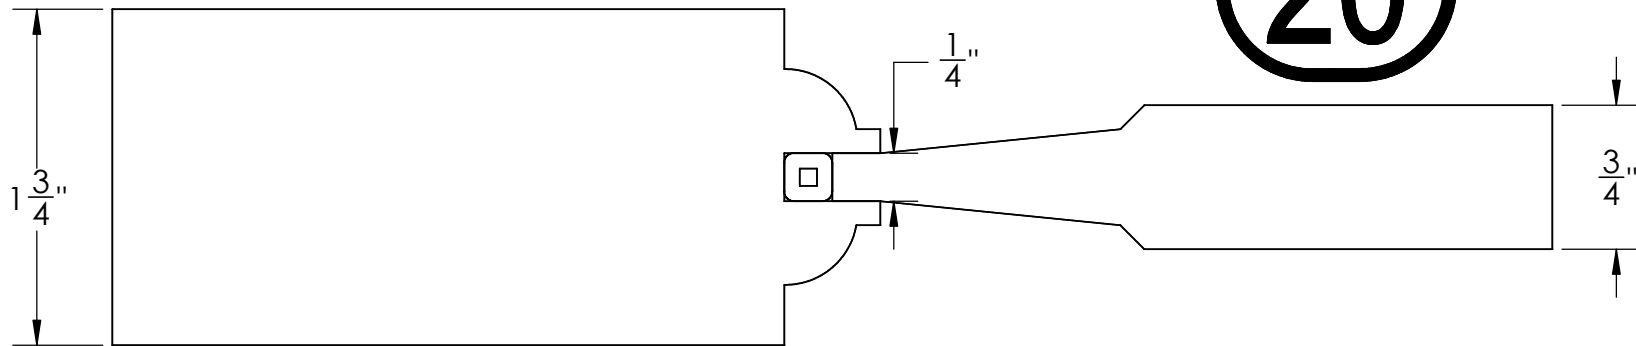

**B**

**20**

RAIL & PANEL OPTION:

**B20**

RAIL DESCRIPTION:

**OVOLO, 1-3/4", 1/4" SLOT**

PANEL DESCRIPTION:

**3/4" RAISED - BEVELED SINGLE HIP**