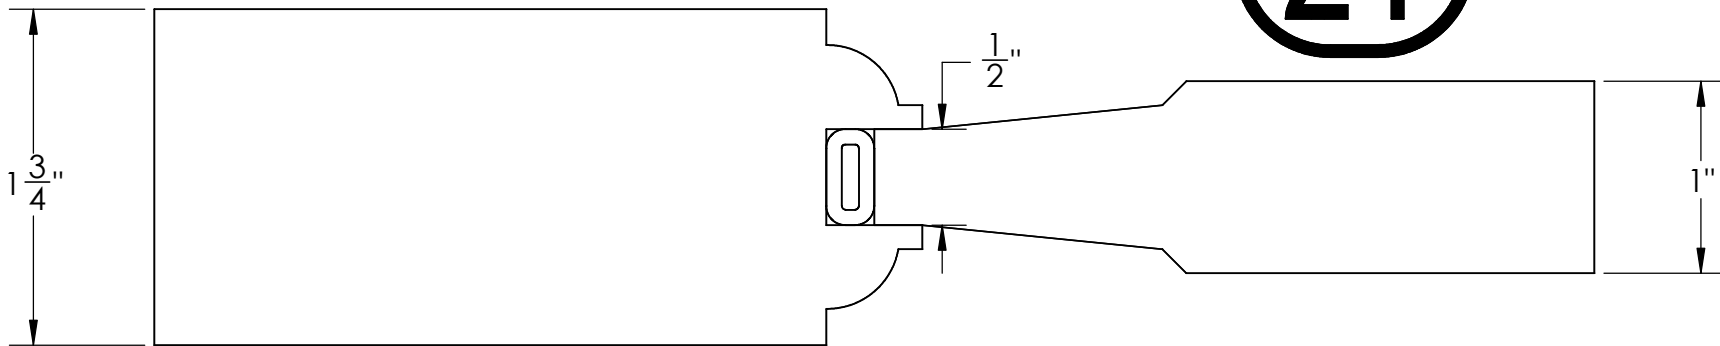

©

21

RAIL & PANEL OPTION:

C21

RAIL DESCRIPTION:

OVOLO, 1-3/4", 1/2" SLOT

PANEL DESCRIPTION:

1" RAISED - BEVELED SINGLE HIP